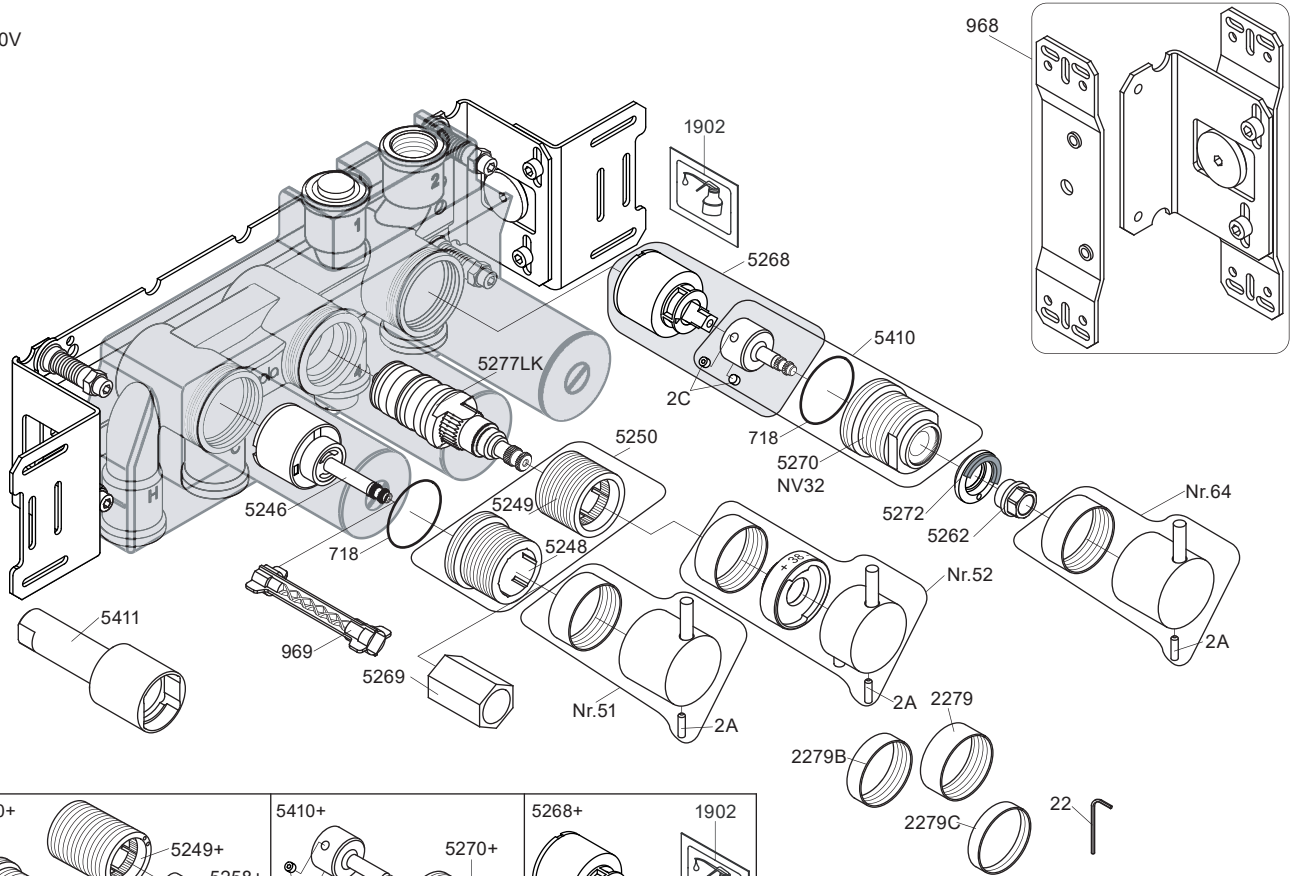

5400V

- NR51: VR5251, VR2279+B+C, VR2A
- NR52: VR5252, VR5253, VR5255, VR5256, VR2279+B+C, VR3113, VR2A
- NR64: VR5251, VR2279+B+C, VR2A
- VR5250+: VR5248+, VR5249+, VR5257, VR5258, VR5259, VR5260
- VR5257+: VR5257+, VR5259+
- VR5258+: VR5258+, VR5260+
- VR5268+: 2xVR2C, VR1902, VR5268
- VR5410+: 2xVR2C, VR718, VR5270+