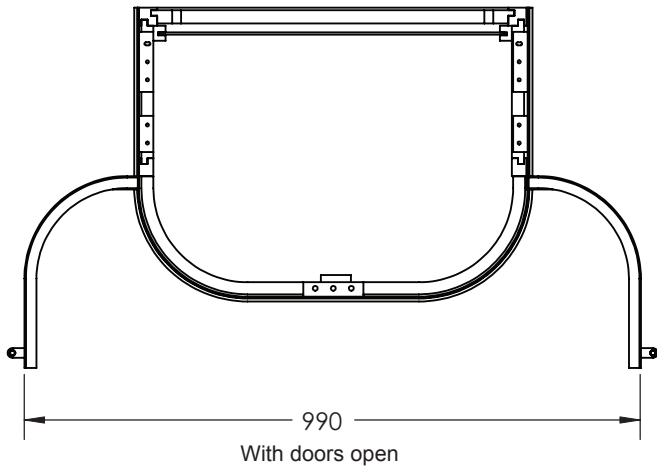

Furniture	
Thurlestone Carlyon	2 door vessel unit

We recommend that all products are purchased with the assistance of a specialist bathroom retailer and always installed by an experienced installer who is a member of a recognized association. All sizes quoted are nominal: items may vary by plus minus 2% against the figures quoted. When planning installations where dimensions are critical, it is essential that the space allowed for individual items is physically checked. Imperial Bathrooms cannot be held liable for any costs associated with item not fitting in any given area. The contents of this statement are based on information correct at the time of publication. We reserve the right to make alterations and changes in product characteristics, fixing, packaging, operation etc. at any time without notice.