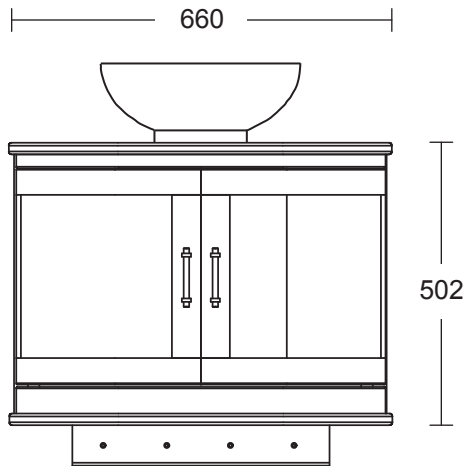

Furniture	
Thurlestone Carlyon	2 door vessel unit

We recommend that all products are purchased with the assistance of a specialist bathroom retailer and always installed by an experienced installer who is a member of a recognized association. All sizes quoted are nominal: items may vary by plus minus 2% against the figures quoted. When planning installations where dimensions are critical, it is essential that the space allowed for individual items is physically checked. Imperial Bathrooms cannot be held liable for any costs associated with item not fitting in any given area. The contents of this statement are based on information correct at the time of publication. We reserve the right to make alterations and changes in product characteristics, fixing, packaging, operation etc. at any time without notice.