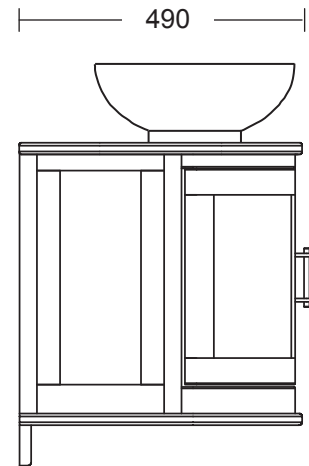

Furniture	
Thurlestone Carlyon	2 door vessel unit

We recommend that all products are purchased with the assistance of a specialist bathroom retailer and always installed by an experienced installer who is a member of a recognized association. All sizes quoted are nominal: items may vary by plus minus 2% against the figures quoted. When planning installations where dimensions are critical, it is essential that the space allowed for individual items is physically checked. Imperial Bathrooms cannot be held liable for any costs associated with item not fitting in any given area. The contents of this statement are based on information correct at the time of publication. We reserve the right to make alterations and changes in product characteristics, fixing, packaging, operation etc. at any time without notice.