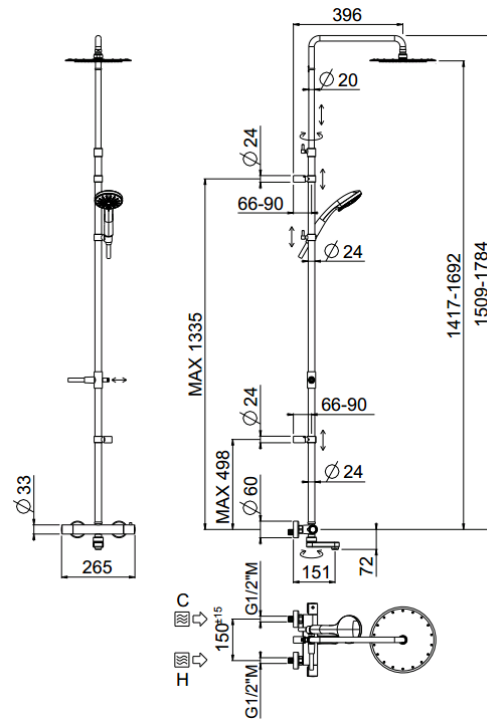

Rigoletto telescopic tub

Rigoletto telescopic tub, MySlim inspectable shower head
00-1865-N-CR

TECHNICAL INFORMATION

Bridge telescopic shower column including exposed thermostatic mixer with diverter and swinging spout, turning bar with adjustable mounting. Round ultra-thin shower head, Ø240, non-liming, inspectable and serviceable in chromed stainless steel. 3 jets non-liming shower in ABS. Smooth double anti-torsion PVC flexible hose, cm 150. CHROME

Flow rate:
x rubinetto

PICTURE

SPARE PARTS

ORIC031
T°

ORIC032
2 vie / ways

FEATURES

rain jet

central jet

side jet

Tub spout

double anti-torsion

adjustable telescopic shower column

Rigoletto adjustable spout

inspectable round

TECHNICAL DRAWING

FINISHINGS