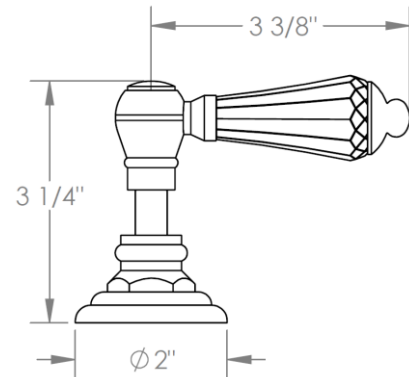

321-WTR2-__
Wall Mounted Trim
Includes Alignment Kit
For use with SS-506 concealed rough

ADDITIONAL HANDLE OPTIONS

S1 - PRESTON

S2 - WALTHAM

SWA - DARIEN

V - WALES

S1A – NOTTINGHAM