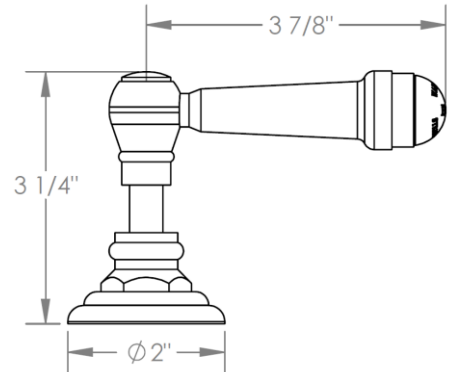

321-WTR2-__
Wall Mounted Trim
Includes Alignment Kit
For use with SS-506 concealed rough

ADDITIONAL HANDLE OPTIONS

S1 - PRESTON

S2 - WALTHAM

SWA - DARIEN

V - WALES

S1A – NOTTINGHAM