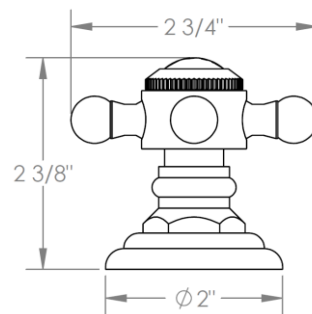

321-WTR2-__
Wall Mounted Trim
Includes Alignment Kit
For use with SS-506 concealed rough

ADDITIONAL HANDLE OPTIONS

S1 - PRESTON

S2 - WALTHAM

SWA - DARIEN

V - WALES

S1A – NOTTINGHAM