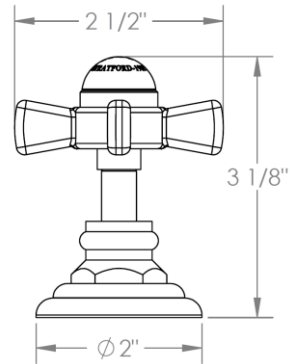

321-WTR2-__
Wall Mounted Trim
Includes Alignment Kit
For use with SS-506 concealed rough

ADDITIONAL HANDLE OPTIONS

S1 - PRESTON

S2 - WALTHAM

SWA - DARIEN

V - WALES

S1A – NOTTINGHAM