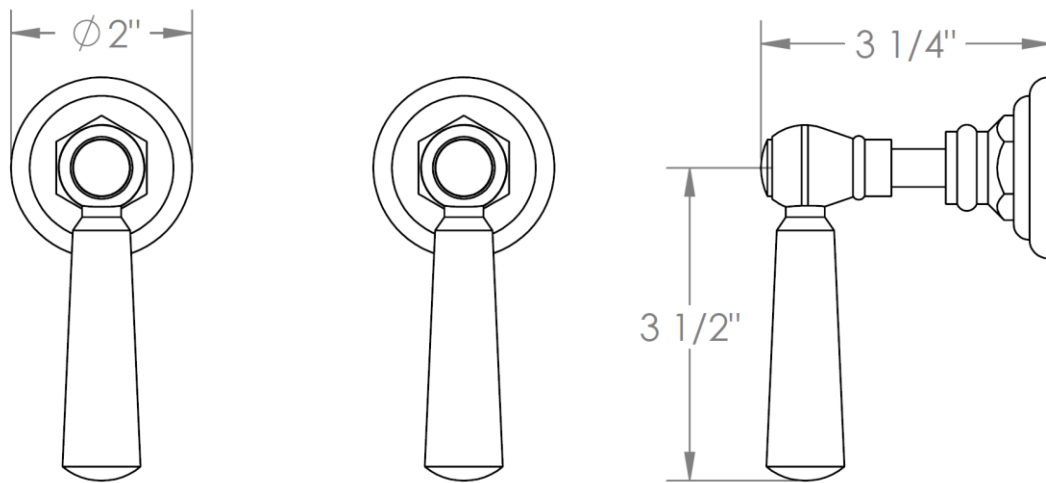

321-WTR2-__
Wall Mounted Trim
Includes Alignment Kit
For use with SS-506 concealed rough

ADDITIONAL HANDLE OPTIONS

S1 - PRESTON

S2 - WALTHAM

SWA - DARIEN

V - WALES

S1A – NOTTINGHAM