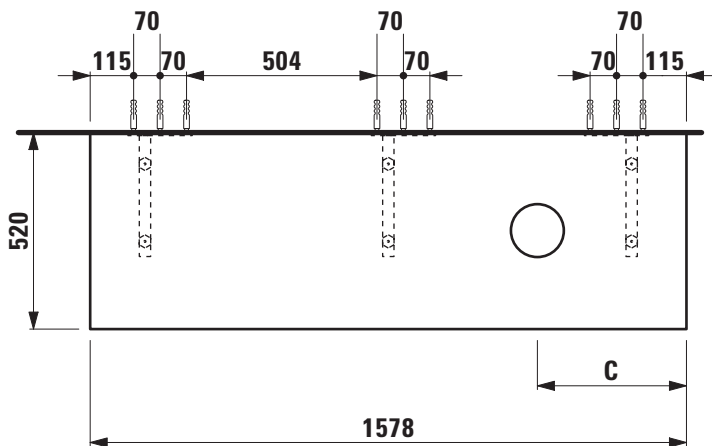

TECHNICAL DRAWINGS / S 1 : 20

C / mm	Ceramic
291	Val s1228.2 (semi-wet-area right)
300	Kartell by Laufen s1833.9
320	Kartell by Laufen s1833.5
346	Kartell by Laufen s1333.3
395	Kartell by Laufen s1833.1, s1633.2 Living SaphirKeramik s1143.3, s1143.4, s1143.5 Living City s1143.0, s1143.1, s1143.2, s1743.2, s1743.4, s1743.7 Ino s1230.0, s1230.2, s1630.0, s1630.2, s1730.1 Val s1328.1, s1628.0, s1628.2, s1628.3, s1628.4 Val s1728.1 (only wall mounted tap) Laufen Pro S s1695.2 Laufen Pro s1296.2, s1296.4
445	Val s1228.1

C / mm	Ceramic
450	Kartell by Laufen s1233.1 Ino s1730.2 (only wall mounted tap)
467	Laufen Pro S s1295.2, s1295.3
470	Kartell by Laufen s1833.4 Palomba s1680.3
485	Palomba s1680.2
486	Val s1628.8
498	Val s1228.2 (semi-wet-area left)
500	Living City s1843.8
600	Kartell by Laufen s1833.8
672	Kartell by Laufen s1233.2 (with tap bank left)
675	Palomba s1680.1
900	Kartell by Laufen s1333.2

X = The exact height must be set during installation.