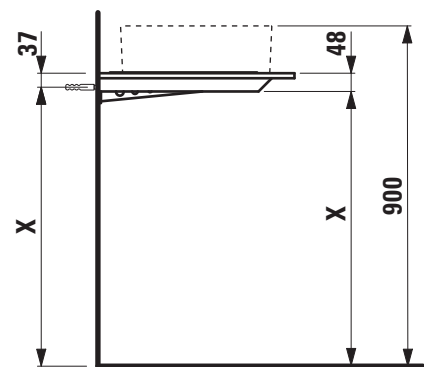

TECHNICAL DRAWINGS / S 1 : 20

C / mm	Ceramic
291	Val s1228.2 (semi-wet-area right)
300	Kartell by Laufen s1833.9
320	Kartell by Laufen s1833.5
346	Kartell by Laufen s1333.3
395	Kartell by Laufen s1833.1, s1633.2 Living SaphirKeramik s1143.3, s1143.4, s1143.5 Living City s1143.0, s1143.1, s1143.2, s1743.2, s1743.4, s1743.7 Ino s1230.0, s1230.2, s1630.0, s1630.2, s1730.1 Val s1328.1, s1628.0, s1628.2, s1628.3, s1628.4 Val s1728.1 (only wall mounted tap) Laufen Pro S s1695.2 Laufen Pro s1296.2, s1296.4
445	Val s1228.1

C / mm	Ceramic
450	Kartell by Laufen s1233.1 Ino s1730.2 (only wall mounted tap)
467	Laufen Pro S s1295.2, s1295.3
470	Kartell by Laufen s1833.4 Palomba s1680.3
485	Palomba s1680.2
486	Val s1628.8
498	Val s1228.2 (semi-wet-area left)
500	Living City s1843.8
600	Kartell by Laufen s1833.8
672	Kartell by Laufen s1233.2 (with tap bank left)
675	Palomba s1680.1
900	Kartell by Laufen s1333.2

X = The exact height must be set during installation.