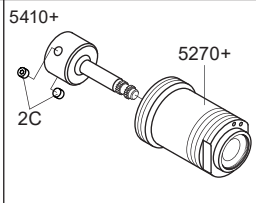

14 mm

	L	L1	L2	H	H1	D
5400DV	395 mm 15 1/2"	264 mm 10"	268 mm 10"	95 mm 3 3/4"	170 mm 6 3/4"	70 mm 2 3/4"
5100, 5200V, 5300, 5400V, 5600V	490 mm 19 1/2"	359 mm 14"	367 mm 14 1/2"			
5100X, 5400NV, 5400TV	570 mm 19 1/2"	439 mm 17"	447 mm 17 5/8"			
5400FV, 5400RV	649 mm 25 1/2"	519 mm 20 3/8"	522 mm 20 1/2"			

**1.** MAX. 16 Bar  
 232 Psi

**2.** MAX. 4 Bar  
 58 Psi

**! Water - Wasser - Vand - Vatten - Water - Leau !**  
**! MAX 1 Minute - Minut - Minuut !**

5400VA4

- NR51: VR5251, VR2279+B+C, VR2A
- NR52: VR5252, VR5253, VR5255, VR5256, VR2279+B+C, VR3113, VR2A
- NR64: VR5251, VR2279+B+C, VR2A
- VR5250+: VR5248+, VR5249+, VR5257, VR5258, VR5259, VR5260
- VR5257+: VR5257+, VR5259+
- VR5258+: VR5258+, VR5260+
- VR5268+: 2xVR2C, VR1902, VR5268
- VR5410+: 2xVR2C, VR718, VR5270+