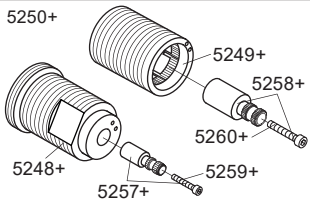

14 mm

	L	L1	L2	H	H1	D
5400DV	395 mm 15 1/2"	264 mm 10"	268 mm 10"	95 mm 3 3/4"	170 mm 6 3/4"	70 mm 2 3/4"
5100, 5200V, 5300, 5400V, 5600V	490 mm 19 1/2"	359 mm 14"	367 mm 14 1/2"			
5100X, 5400NV, 5400TV	570 mm 19 1/2"	439 mm 17"	447 mm 17 5/8"			
5400FV, 5400RV	649 mm 25 1/2"	519 mm 20 3/8"	522 mm 20 1/2"			

**1.** MAX. 16 Bar  
 232 Psi

**2.** MAX. 4 Bar  
 58 Psi

**! Water - Wasser - Vand - Vatten - Water - Leau !**  
**! MAX 1 Minute - Minut - Minuut !**

5400VA4

- NR51: VR5251, VR2279+B+C, VR2A
- NR52: VR5252, VR5253, VR5255, VR5256, VR2279+B+C, VR3113, VR2A
- NR64: VR5251, VR2279+B+C, VR2A
- VR5250+: VR5248+, VR5249+, VR5257, VR5258, VR5259, VR5260
- VR5257+: VR5257+, VR5259+
- VR5258+: VR5258+, VR5260+
- VR5268+: 2xVR2C, VR1902, VR5268
- VR5410+: 2xVR2C, VR718, VR5270+