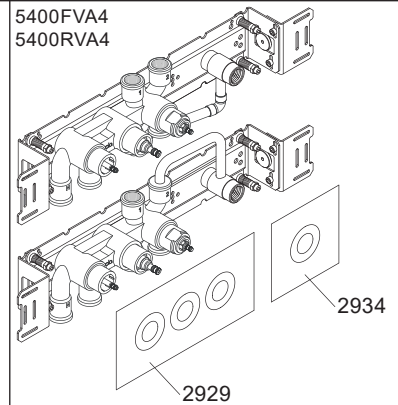

14 mm

	L	L1	L2	H	H1	D
5400DV	395 mm 15 1/2"	264 mm 10"	268 mm 10"	95 mm 3 3/4"	170 mm 6 3/4"	70 mm 2 3/4"
5100, 5200V, 5300, 5400V, 5600V	490 mm 19 1/2"	359 mm 14"	367 mm 14 1/2"			
5100X, 5400NV, 5400TV	570 mm 19 1/2"	439 mm 17"	447 mm 17 5/8"			
5400FV, 5400RV	649 mm 25 1/2"	519 mm 20 3/8"	522 mm 20 1/2"			

**1.** MAX. 16 Bar  
 232 Psi

**2.** MAX. 4 Bar  
 58 Psi

**! Water - Wasser - Vand - Vatten - Water - Leau !**  
**! MAX 1 Minute - Minut - Minuut !**

5400VA4

- NR51: VR5251, VR2279+B+C, VR2A
- NR52: VR5252, VR5253, VR5255, VR5256, VR2279+B+C, VR3113, VR2A
- NR64: VR5251, VR2279+B+C, VR2A
- VR5250+: VR5248+, VR5249+, VR5257, VR5258, VR5259, VR5260
- VR5257+: VR5257+, VR5259+
- VR5258+: VR5258+, VR5260+
- VR5268+: 2xVR2C, VR1902, VR5268
- VR5410+: 2xVR2C, VR718, VR5270+