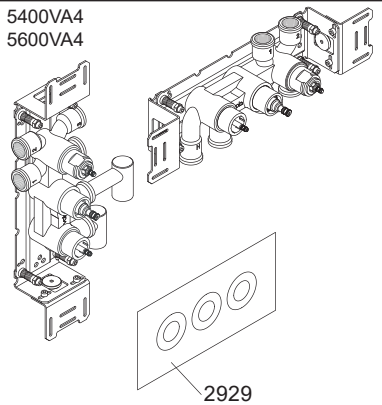

14 mm

	L	L1	L2	H	H1	D
5400DV	395 mm 15 1/2"	264 mm 10"	268 mm 10"	95 mm 3 3/4"	170 mm 6 3/4"	70 mm 2 3/4"
5100, 5200V, 5300, 5400V, 5600V	490 mm 19 1/2"	359 mm 14"	367 mm 14 1/2"			
5100X, 5400NV, 5400TV	570 mm 19 1/2"	439 mm 17"	447 mm 17 5/8"			
5400FV, 5400RV	649 mm 25 1/2"	519 mm 20 3/8"	522 mm 20 1/2"			

**1.** MAX. 16 Bar  
 232 Psi

**2.** MAX. 4 Bar  
 58 Psi

**! Water - Wasser - Vand - Vatten - Water - Leau !**  
**! MAX 1 Minute - Minut - Minuut !**

5400VA4

- NR51: VR5251, VR2279+B+C, VR2A
- NR52: VR5252, VR5253, VR5255, VR5256, VR2279+B+C, VR3113, VR2A
- NR64: VR5251, VR2279+B+C, VR2A
- VR5250+: VR5248+, VR5249+, VR5257, VR5258, VR5259, VR5260
- VR5257+: VR5257+, VR5259+
- VR5258+: VR5258+, VR5260+
- VR5268+: 2xVR2C, VR1902, VR5268
- VR5410+: 2xVR2C, VR718, VR5270+