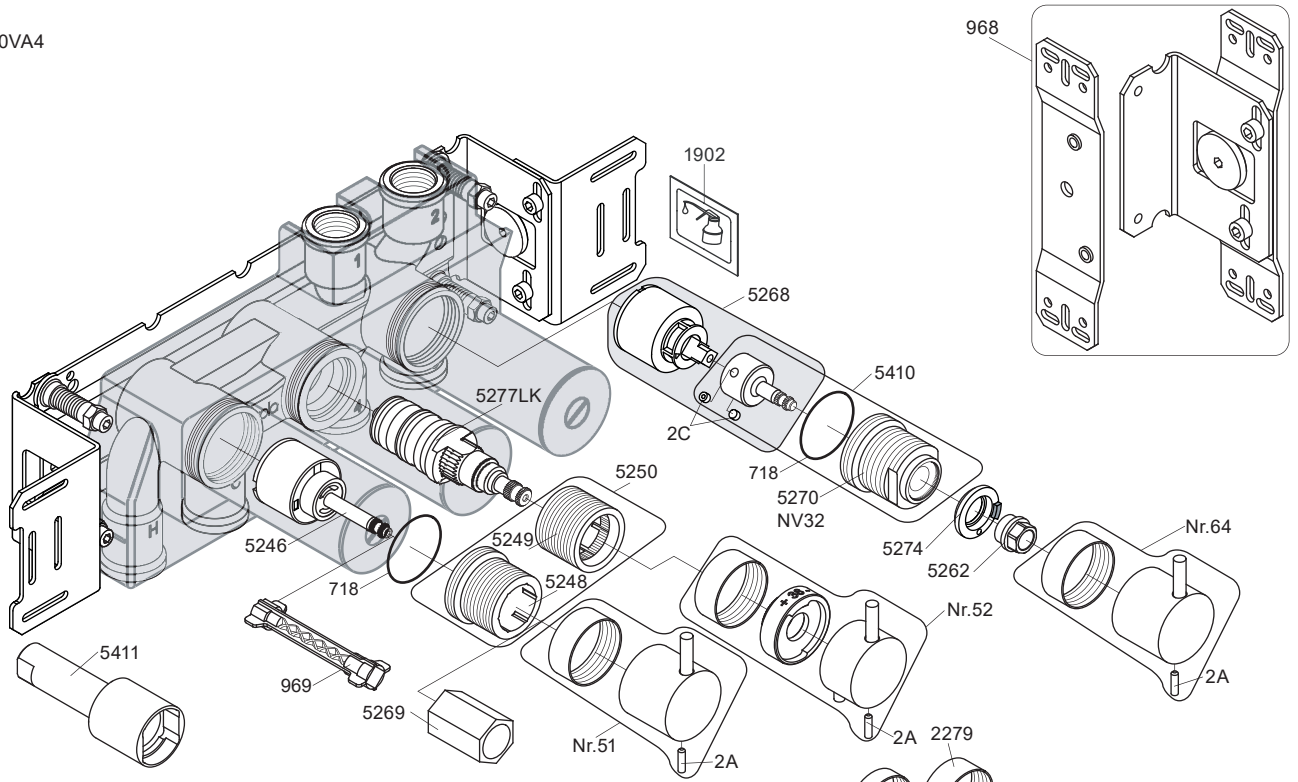

14 mm

	L	L1	L2	H	H1	D
5400DV	395 mm 15 1/2"	264 mm 10"	268 mm 10"	95 mm 3 3/4"	170 mm 6 3/4"	70 mm 2 3/4"
5100, 5200V, 5300, 5400V, 5600V	490 mm 19 1/2"	359 mm 14"	367 mm 14 1/2"			
5100X, 5400NV, 5400TV	570 mm 19 1/2"	439 mm 17"	447 mm 17 5/8"			
5400FV, 5400RV	649 mm 25 1/2"	519 mm 20 3/8"	522 mm 20 1/2"			

**1.** MAX. 16 Bar  
 232 Psi

**2.** MAX. 4 Bar  
 58 Psi

**! Water - Wasser - Vand - Vatten - Water - Leau !**  
**! MAX 1 Minute - Minut - Minuut !**

5400VA4

- NR51: VR5251, VR2279+B+C, VR2A
- NR52: VR5252, VR5253, VR5255, VR5256, VR2279+B+C, VR3113, VR2A
- NR64: VR5251, VR2279+B+C, VR2A
- VR5250+: VR5248+, VR5249+, VR5257, VR5258, VR5259, VR5260
- VR5257+: VR5257+, VR5259+
- VR5258+: VR5258+, VR5260+
- VR5268+: 2xVR2C, VR1902, VR5268
- VR5410+: 2xVR2C, VR718, VR5270+