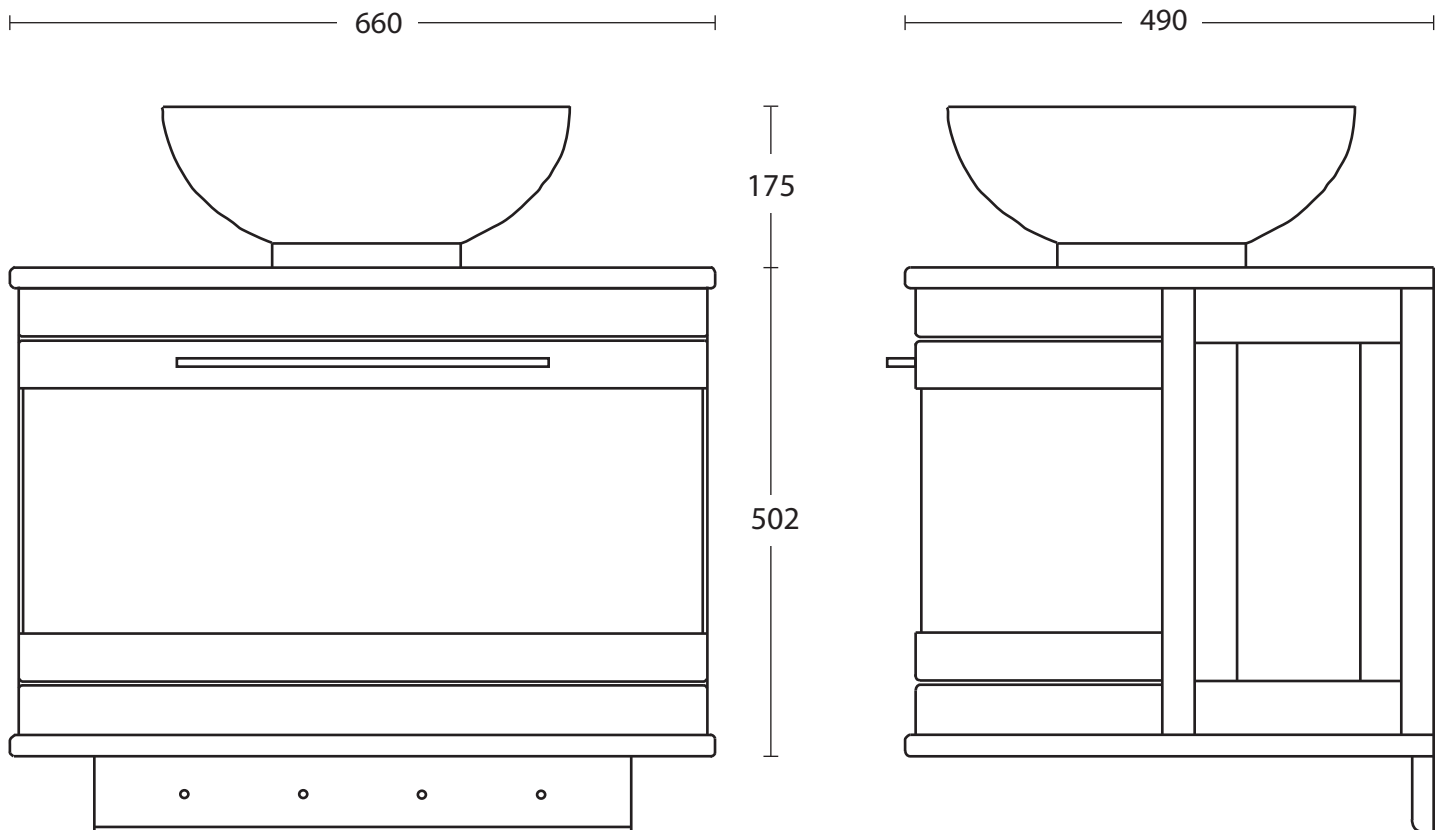

Furniture Collection	
Carlyon/roseland	2 drawer wall hung vanity unit with vessel bowl

We recommend that all products are purchased with the assistance of a specialist bathroom retailer and always installed by an experienced installer who is a member of a recognized association. All sizes quoted are nominal: items may vary by plus or minus 2% against the figures quoted. When planning installations where dimensions are critical, it is essential that the space allowed for individual items is physically checked. Imperial Bathrooms can not be held liable for any costs associated with items not fitting in any given area. The contents of this statement are based on information correct at the time of publication. We reserve the right to make alterations and changes in product characteristics, fixing, packaging, operation etc at any time without notice.