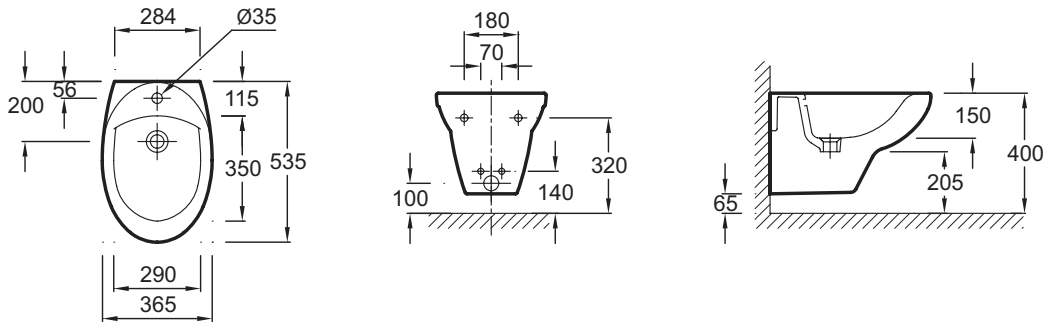

E4189

Collection: PATIO

Finish*:

00 - White

Main features:

Features

- **DIMENSIONS:** 53.50 x 36.50 cm
- **MATERIAL:** Ceramic
- **HEIGHT:** Standard
- 1 tap hole
- **WEIGHT:** 14.5 kg
- **INSTALLATION TYPE:** Wall-hung
- **RIM TYPE:** Open (traditional)

Consumer benefits

- **FAST, EASY CARE:** Thanks to the toilet's smooth, glazed sides

Technical drawing

Product Specification: Wall-hung bidet. E4189. Collection: PATIO. DIMENSIONS: 53.50 x 36.50 cm. WEIGHT: 14.5 kg. MATERIAL: Ceramic. INSTALLATION TYPE: Wall-hung. HEIGHT: Standard. RIM TYPE: Open (traditional). 1 tap hole.