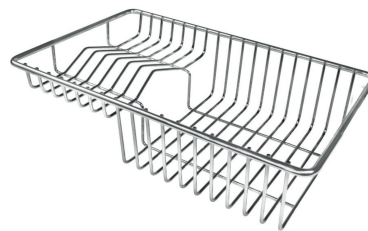

Drainer	No
Width	84 cm
Bowl dimension	800x400mm
Number of bowls	1 bowl
Waste fitting	Drain SPACE 3,5"

FEATURES

Deep bowls	This bowls reach an important depth, over 20 cm, thanks to the advanced production technology, that can be offer great capieny and practicity in all the washing operations.
High thickness	1mm thick steel. A significant thickness, which guarantees the maximum sturdiness and durability.
Perimetral overflow	The overflow is always a security on the Foster sinks that prevents the overflow of water in case of oversights. The perimeter drain solution improves aesthetics thanks to its square and essential shape.
Save space system	Drain and siphon are designed to leave as much space as possible in the under-sink area, more and more useful today for theseparate waste collection systems.
Small radius	Bowls with squared shapes with a modern design and an increased capacity, for a minimal aesthetics connected with an extreme practicity.
Space waste fitting	The elegant SPACE steel cap closes the drain and leaves no visible residues collected in the basket below. Space also has a small footprint and allows the optimal use of the under-sink compartment.

Glass chopping board 8631 300

HPDE Chopping board 8657 001

HPDE Twin chopping board 8644 101

Iroko-wood chopping board with stainless steel colander 8644 042

Iroko-wood sliding chopping board 8644 041

Iroko-wood twin chopping board 8644 004

Stainless steel colander 8154 000

Stainless steel plate rack 8100 154

Stainless steel plate rack 8100 201

Stainless steel plate rack 8100 303

White bowl 8153 100

Graters kit with ring-holder and food collection tray 8159 101