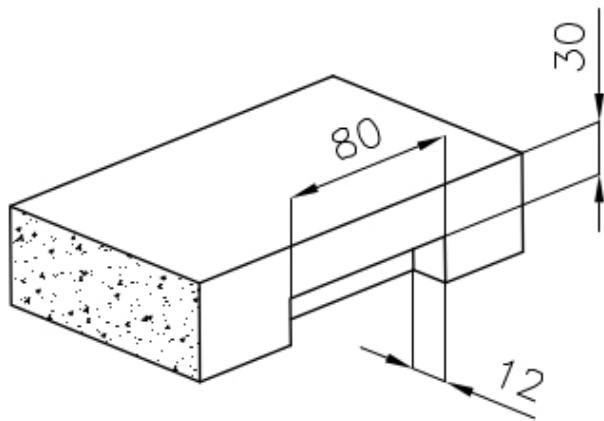

Sink S4001 - 3358 050

Sinks

Code: 3358 050

DETAILS

Finish Foster brushed

Material AISI 304 stainless steel

Texture Satin

Base 90 cm

Edge/Installation Type Flush-mount | Top-mount

Dimensions 840x440 mm

Standard fittings Fixing hooks, gasket, drain, overflow and siphon, boxed packing

Mixer holes No standard holes

Built-in hole View technical data sheet (for all Flush-mount / Top-mount models and Under-mount models)

Drainer	No
Width	84 cm
Bowl dimension	800x400mm
Number of bowls	1 bowl
Waste fitting	Drain SPACE 3,5"

FEATURES

Deep bowls	This bowls reach an important depth, over 20 cm, thanks to the advanced production technology, that can be offer great capieny and practicity in all the washing operations.
High thickness	1mm thick steel. A significant thickness, which guarantees the maximum sturdiness and durability.
Perimetral overflow	The overflow is always a security on the Foster sinks that prevents the overflow of water in case of oversights. The perimeter drain solution improves aesthetics thanks to its square and essential shape.
Save space system	Drain and siphon are designed to leave as much space as possible in the under-sink area, more and more useful today for theseparate waste collection systems.
Small radius	Bowls with squared shapes with a modern design and an increased capacity, for a minimal aesthetics connected with an extreme practicity.
Space waste fitting	The elegant SPACE steel cap closes the drain and leaves no visible residues collected in the basket below. Space also has a small footprint and allows the optimal use of the under-sink compartment.

TECHNICAL DATA

intaglio per il troppo-pieno
solo con top > 30 mm

recess for housing the over-flow
only for top > 30 mm

- Built-in cut out for FTS – Foratura per installazione FTS

OPTIONAL ACCESSORIES

Cestello inox 8612 000