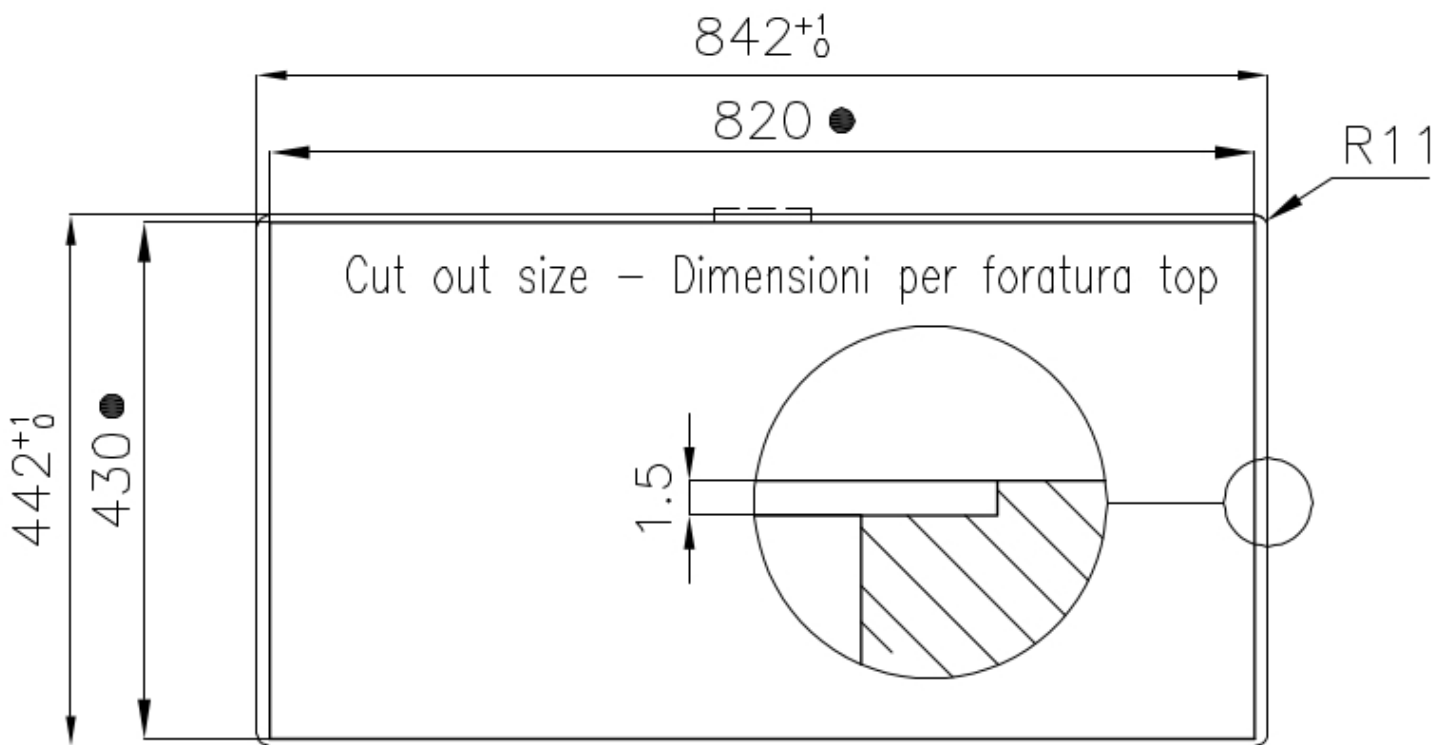

Edge/Installation Type Flush-mount | Top-mount

Dimensions 840x440 mm

Standard fittings Fixing hooks, gasket, drain, overflow and siphon, boxed packing

Mixer holes No standard holes

Built-in hole View technical data sheet (for all Flush-mount / Top-mount models and Under-mount models)

Drainer	No
Width	84 cm
Bowl dimension	800x400mm
Number of bowls	1 bowl
Waste fitting	Drain SPACE 3,5"

FEATURES

Deep bowls	This bowls reach an important depth, over 20 cm, thanks to the advanced production technology, that can be offer great capieny and practicity in all the washing operations.
High thickness	1mm thick steel. A significant thickness, which guarantees the maximum sturdiness and durability.
Perimetral overflow	The overflow is always a security on the Foster sinks that prevents the overflow of water in case of oversights. The perimeter drain solution improves aesthetics thanks to its square and essential shape.
Save space system	Drain and siphon are designed to leave as much space as possible in the under-sink area, more and more useful today for theseparate waste collection systems.
Small radius	Bowls with squared shapes with a modern design and an increased capacity, for a minimal aesthetics connected with an extreme practicity.
Space waste fitting	The elegant SPACE steel cap closes the drain and leaves no visible residues collected in the basket below. Space also has a small footprint and allows the optimal use of the under-sink compartment.

TECHNICAL DATA

intaglio per il troppo-pieno
solo con top > 30 mm

recess for housing the over-flow
only for top > 30 mm

- Built-in cut out for FTS – Foratura per installazione FTS

OPTIONAL ACCESSORIES

Cestello inox 8612 000