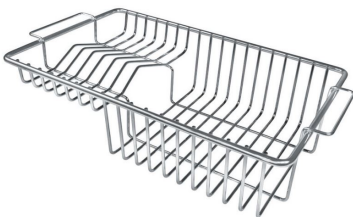

Drainer	No
Width	84 cm
Bowl dimension	800x400mm
Number of bowls	1 bowl
Waste fitting	Drain SPACE 3,5"

FEATURES

Deep bowls	This bowls reach an important depth, over 20 cm, thanks to the advanced production technology, that can be offer great capieny and practicity in all the washing operations.
High thickness	1mm thick steel. A significant thickness, which guarantees the maximum sturdiness and durability.
Perimetral overflow	The overflow is always a security on the Foster sinks that prevents the overflow of water in case of oversights. The perimeter drain solution improves aesthetics thanks to its square and essential shape.
Save space system	Drain and siphon are designed to leave as much space as possible in the under-sink area, more and more useful today for theseparate waste collection systems.
Small radius	Bowls with squared shapes with a modern design and an increased capacity, for a minimal aesthetics connected with an extreme practicity.
Space waste fitting	The elegant SPACE steel cap closes the drain and leaves no visible residues collected in the basket below. Space also has a small footprint and allows the optimal use of the under-sink compartment.

Glass chopping board 8631 300

HPDE Chopping board 8657 001

HPDE Twin chopping board 8644 101

Iroko-wood chopping board with stainless steel colander 8644 042

Iroko-wood sliding chopping board 8644 041

Iroko-wood twin chopping board 8644 004

Stainless steel colander 8154 000

Stainless steel plate rack 8100 154

Stainless steel plate rack 8100 201

Stainless steel plate rack 8100 303

White bowl 8153 100

Graters kit with ring-holder and food collection tray 8159 101