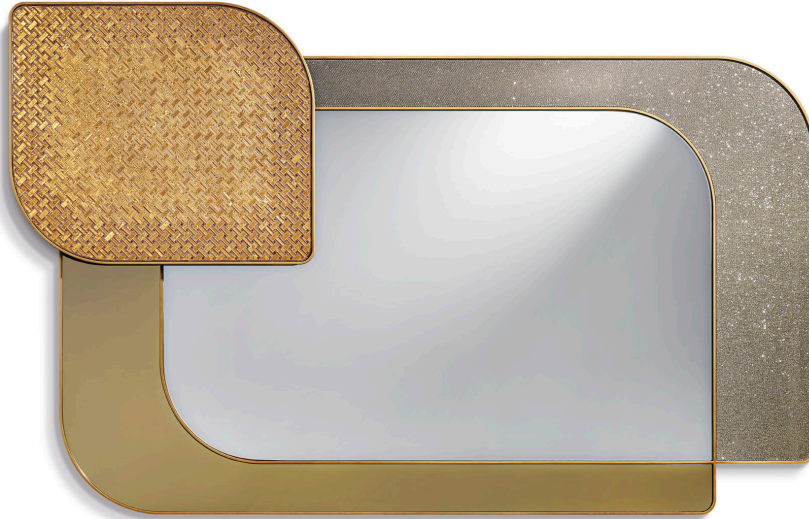

MIRROR
Visconti

Mirror with wooden frame in ebony veneer finish and liquid metal decorative insert.
Clear mirror in the middle and decorative insert in vetrite on side. Left or right version available.

Technical Features

Design Massimiliano Raggi

W: 160 cm x D: 9 cm - H: 100 cm

W: 63" x D: 3 1/2" x H: 39 3/8"

Weight: 15 kg