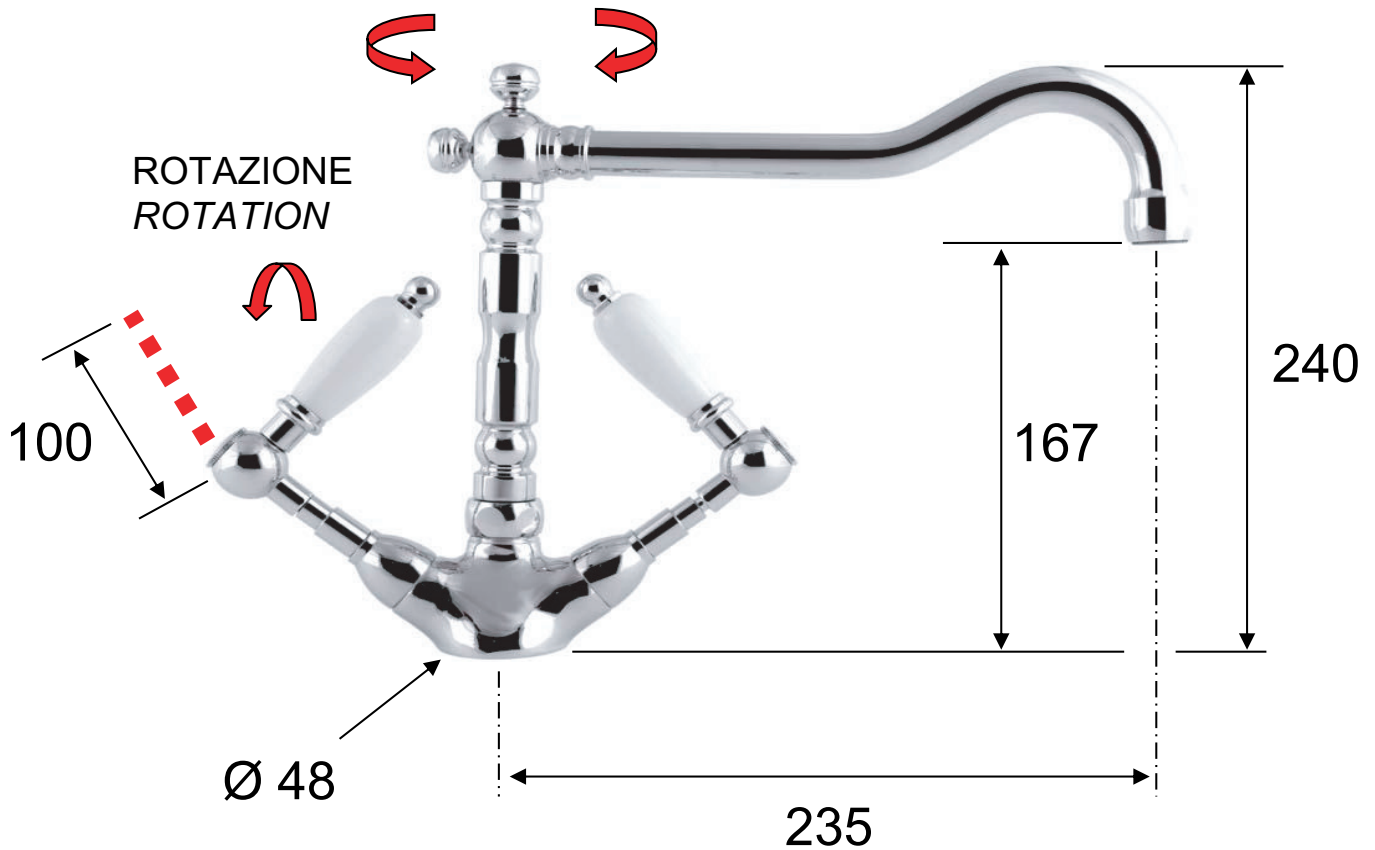

DANIEL

SCHEDA TECNICA TECHNICAL FEATURES

ART. COD.

RT7114

MATERIALI / MATERIALS

OTTONE CROMATO / CHROME PLATED BRASS

CROMATURA / CHROME PLATING

UNI EN 248