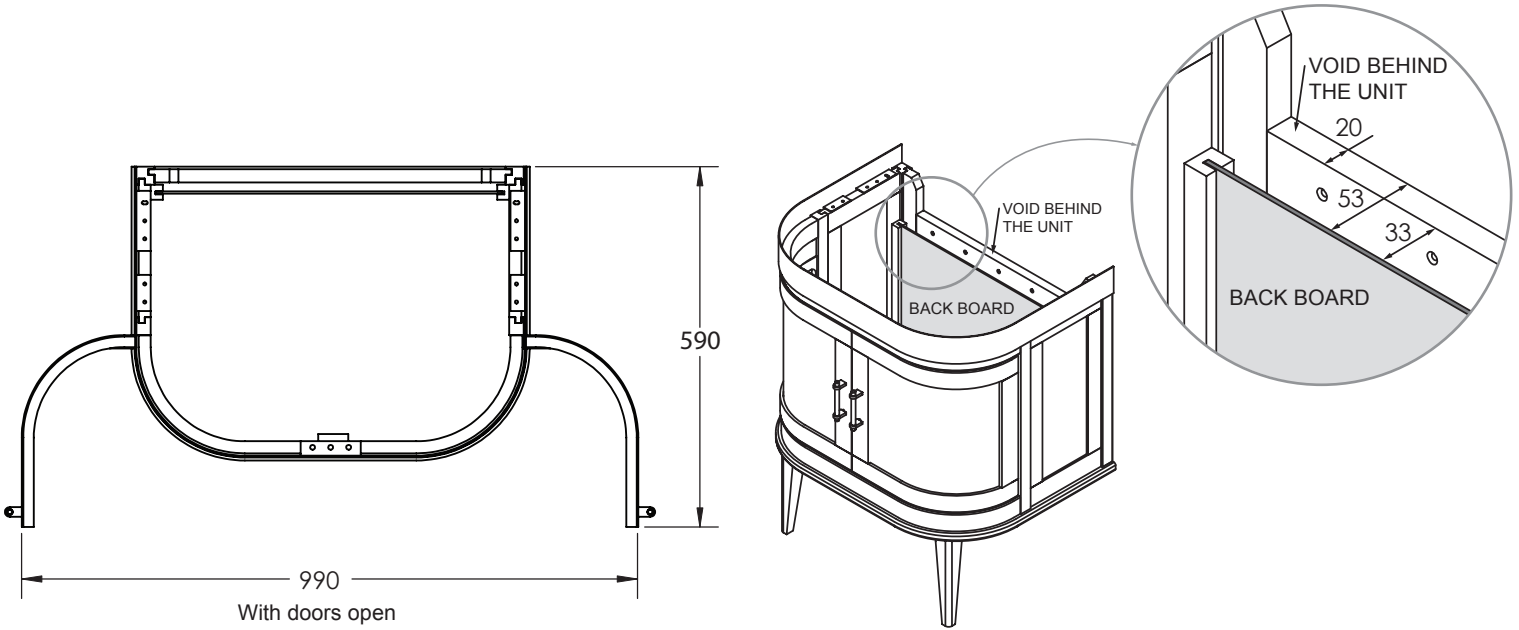

Furniture	
Thurlestone Carlyon	Wall hung vanity unit with doors and optional feet

We recommend that all products are purchased with the assistance of a specialist bathroom retailer and always installed by an experienced installer who is a member of a recognized association. All sizes quoted are nominal: items may vary by plus minus 2% against the figures quoted. When planning installations where dimensions are critical, it is essential that the space allowed for individual items is physically checked. Imperial Bathrooms cannot be held liable for any costs associated with item not fitting in any given area. The contents of this statement are based on information correct at the time of publication. We reserve the right to make alterations and changes in product characteristics, fixing, packaging, operation etc. at any time without notice.