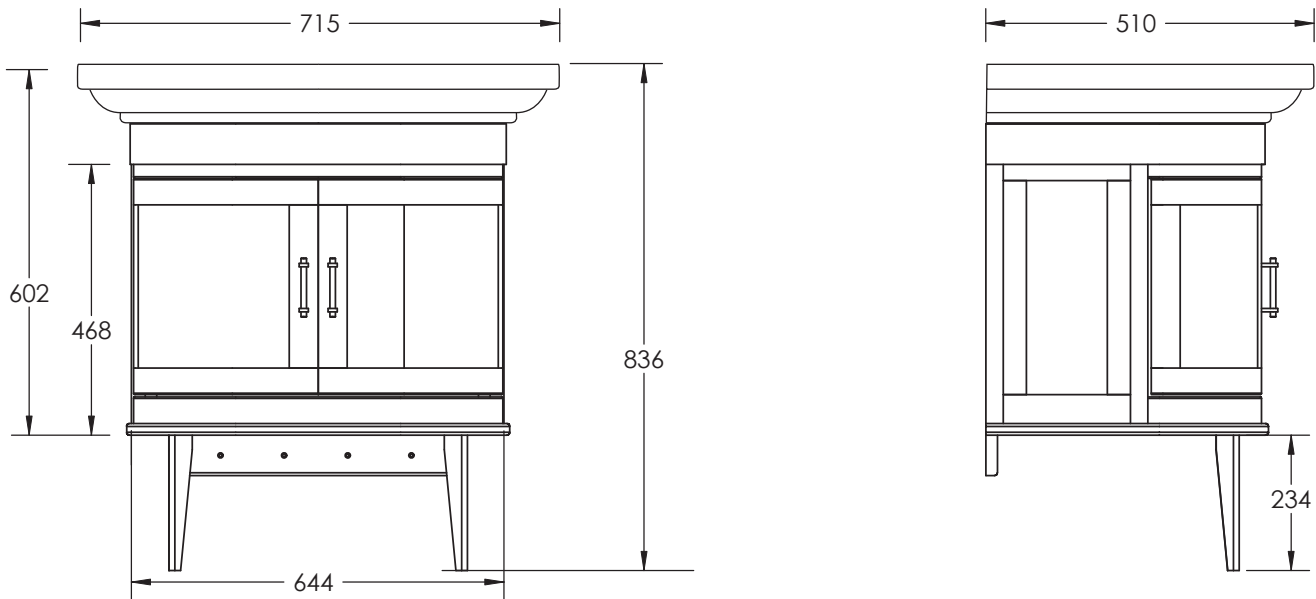

Furniture	
Thurlestone Carlyon	Wall hung vanity unit with doors and optional feet

We recommend that all products are purchased with the assistance of a specialist bathroom retailer and always installed by an experienced installer who is a member of a recognized association. All sizes quoted are nominal: items may vary by plus minus 2% against the figures quoted. When planning installations where dimensions are critical, it is essential that the space allowed for individual items is physically checked. Imperial Bathrooms cannot be held liable for any costs associated with item not fitting in any given area. The contents of this statement are based on information correct at the time of publication. We reserve the right to make alterations and changes in product characteristics, fixing, packaging, operation etc. at any time without notice.