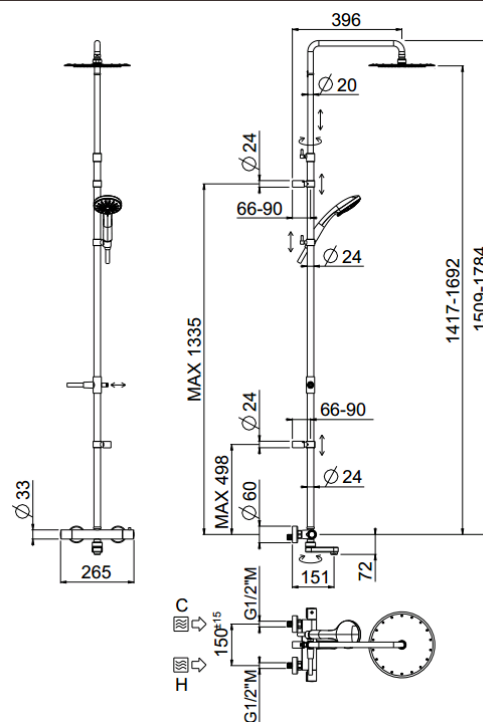

## TECHNICAL INFORMATION

Bridge telescopic shower column including exposed thermostatic mixer with diverter and swinging spout, turning bar with adjustable mounting. Round ultra-thin shower head, Ø300, non-liming, inspectable and serviceable in chromed stainless steel. 3 jets non-liming shower in ABS. Smooth double anti-torsion PVC flexible hose, cm 150. CHROME

## FEATURES

rain jet

central jet

side jet

Tub spout

double anti-torsion

adjustable telescopic shower column

Rigoletto adjustable spout

inspectable round

## TECHNICAL DRAWING