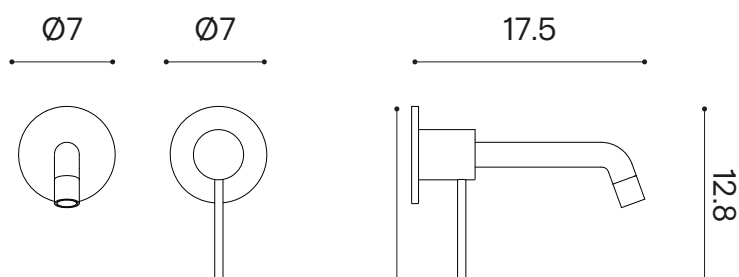

Shine - MLP

wall mounted basin mixer

Design By

Ex.t

Code

EXMLPSHOT
EXMLPSHSAT
EXMLPSHBR

Category

Tapware

Module Dimensions

17 x 17.5 x h 12.8 cm

Materials

Brass

Colours

● Satin steel

● Brass

● Bronze

Weight

-

Packaging Dimensions

-

ex.t

info@ex-t.com / ex-t.com