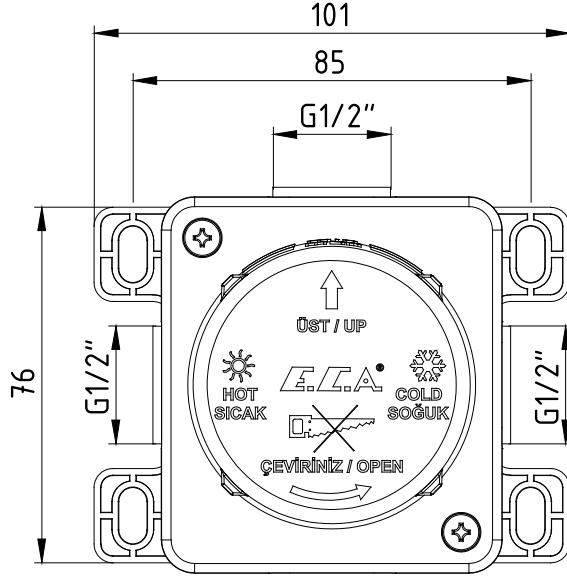

ANKASTRE BANYO/DUŞ BATARYALARI CONCEALED BATH/SHOWER MIXERS

E.C.A.®

Ürün Kodu : 102166102 - Ankaştre Duş Bataryası Sıva Altı Grubu (İhracat Kodu: 102166102EX)

Product Code: 102166102 - Concealed Shower Mixer Flush Mounted Group (Export Code: 102166102EX)

*Localization product codes are available.

Aralık 2020 / December 2020

www.eca.com.tr

E.C.A. önceden haber vermeksizin, ürünler ve ürünlerin teknik detaylarında değışiklik yapma hakkını saklı tutar.

We reserve the right to alter product specification and colors and to make technical modifications without prior notice.

Elginkan