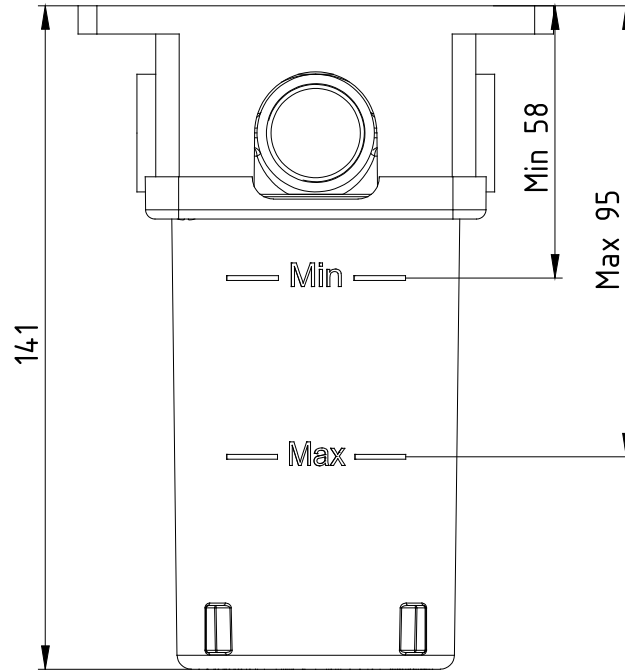

ANKASTRE BANYO/DUŞ BATARYALARI CONCEALED BATH/SHOWER MIXERS

E.C.A.®

Ürün Kodu : 102166102 - Ankaştre Duş Bataryası Sıva Altı Grubu (İhracat Kodu: 102166102EX)

Product Code: 102166102 - Concealed Shower Mixer Flush Mounted Group (Export Code: 102166102EX)

*Localization product codes are available.

Aralık 2020 / December 2020

www.eca.com.tr

E.C.A. önceden haber vermeksizin, ürünler ve ürünlerin teknik detaylarında değışiklik yapma hakkını saklı tutar.

We reserve the right to alter product specification and colors and to make technical modifications without prior notice.

Elginkan