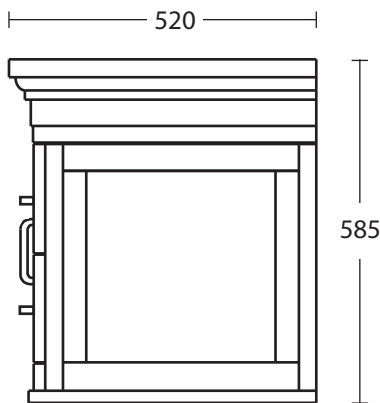

Furniture Collection	
Carlyon/Thurlestone	Wall Hung Offset Vanity Unit

Internal drawer sizes:

Top Drawer - H=70mm
W=580mm
D=290mm

Bottom Drawer - H=134
W=580
D=290

We recommend that all products are purchased with the assistance of a specialist bathroom retailer and always installed by an experienced installer who is a member of a recognized association. All sizes quoted are nominal: items may vary by plus or minus 2% against the figures quoted. When planning installations where dimensions are critical, it is essential that the space allowed for individual items is physically checked. Imperial Bathrooms can not be held liable for any costs associated with items not fitting in any given area. The contents of this statement are based on information correct at the time of publication. We reserve the right to make alterations and changes in product characteristics, fixing, packaging, operation etc at any time without notice.