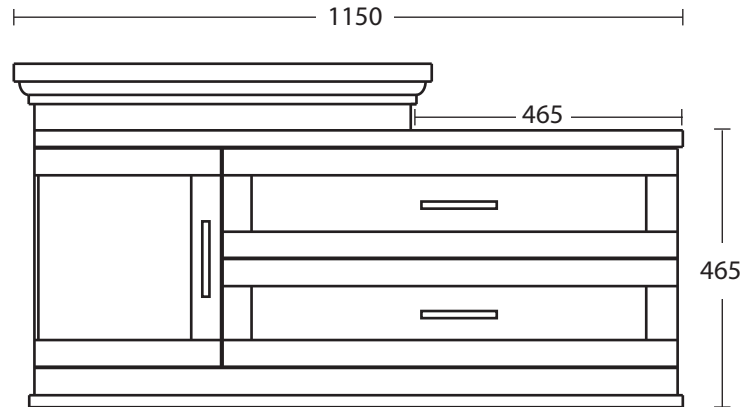

Furniture Collection	
Carlyon/Thurlestone	Wall Hung Offset Vanity Unit

Internal drawer sizes:

Top Drawer - H=70mm
W=580mm
D=290mm

Bottom Drawer - H=134
W=580
D=290

We recommend that all products are purchased with the assistance of a specialist bathroom retailer and always installed by an experienced installer who is a member of a recognized association. All sizes quoted are nominal: items may vary by plus or minus 2% against the figures quoted. When planning installations where dimensions are critical, it is essential that the space allowed for individual items is physically checked. Imperial Bathrooms can not be held liable for any costs associated with items not fitting in any given area. The contents of this statement are based on information correct at the time of publication. We reserve the right to make alterations and changes in product characteristics, fixing, packaging, operation etc at any time without notice.