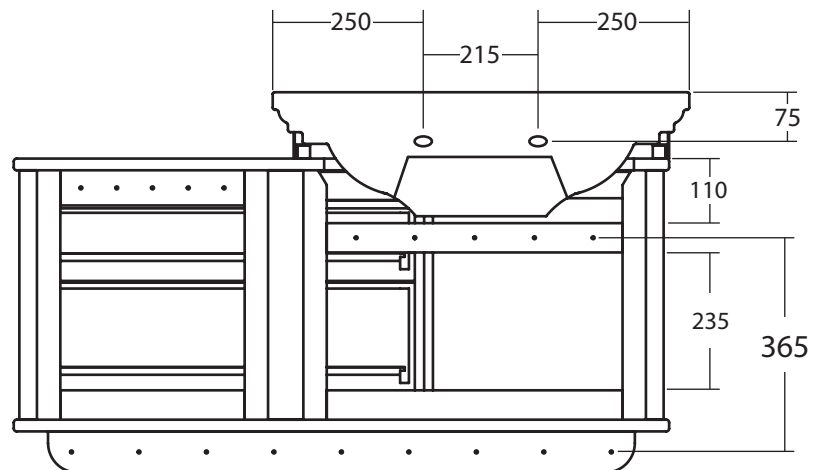

Furniture Collection	
Carlyon/Thurlestone	Wall Hung Offset Vanity Unit

Internal drawer sizes:

Top Drawer - H=70mm
W=580mm
D=290mm

Bottom Drawer - H=134
W=580
D=290

We recommend that all products are purchased with the assistance of a specialist bathroom retailer and always installed by an experienced installer who is a member of a recognized association. All sizes quoted are nominal: items may vary by plus or minus 2% against the figures quoted. When planning installations where dimensions are critical, it is essential that the space allowed for individual items is physically checked. Imperial Bathrooms can not be held liable for any costs associated with items not fitting in any given area. The contents of this statement are based on information correct at the time of publication. We reserve the right to make alterations and changes in product characteristics, fixing, packaging, operation etc at any time without notice.