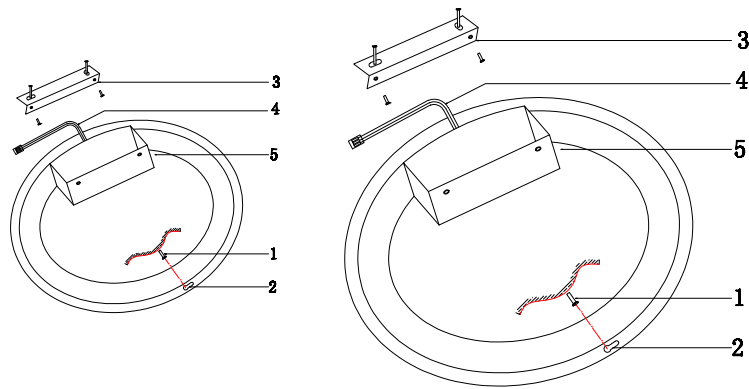

Instruction

MOD058CL-L50BS4K

MAX 50W
2400 Lumen

Model: MOD058CL-L50BS4K

Collection: Technical

Ceiling Lamps