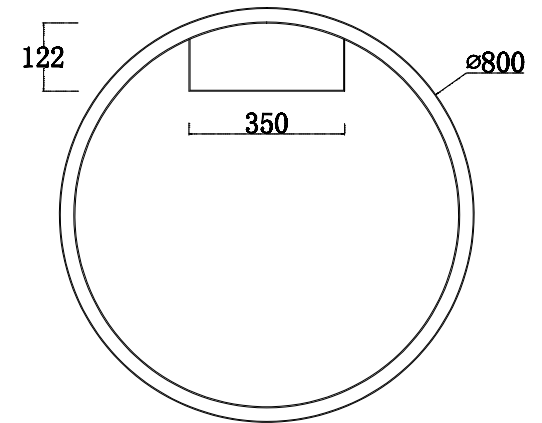

Instruction

MOD058CL-L50BS4K

MAX 50W
2400 Lumen

Model: MOD058CL-L50BS4K

Collection: Technical

Ceiling Lamps