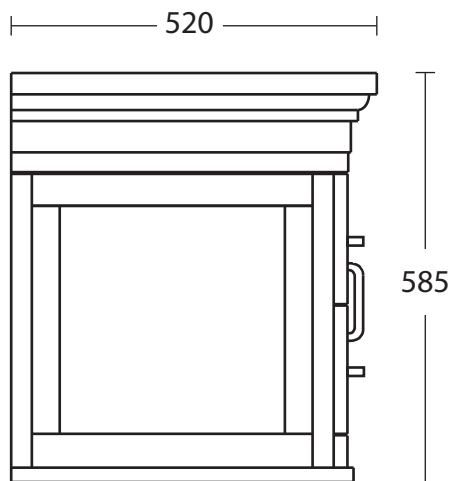

Furniture Collection	
Carlyon/Thurlestone	Wall Hung Offset Vanity Unit

Internal drawer sizes:

Top Drawer - H=70mm
W=580mm
D=290mm

Bottom Drawer - H=134
W=580
D=290

We recommend that all products are purchased with the assistance of a specialist bathroom retailer and always installed by an experienced installer who is a member of a recognized association. All sizes quoted are nominal: items may vary by plus or minus 2% against the figures quoted. When planning installations where dimensions are critical, it is essential that the space allowed for individual items is physically checked. Imperial Bathrooms can not be held liable for any costs associated with items not fitting in any given area. The contents of this statement are based on information correct at the time of publication. We reserve the right to make alterations and changes in product characteristics, fixing, packaging, operation etc at any time without notice.