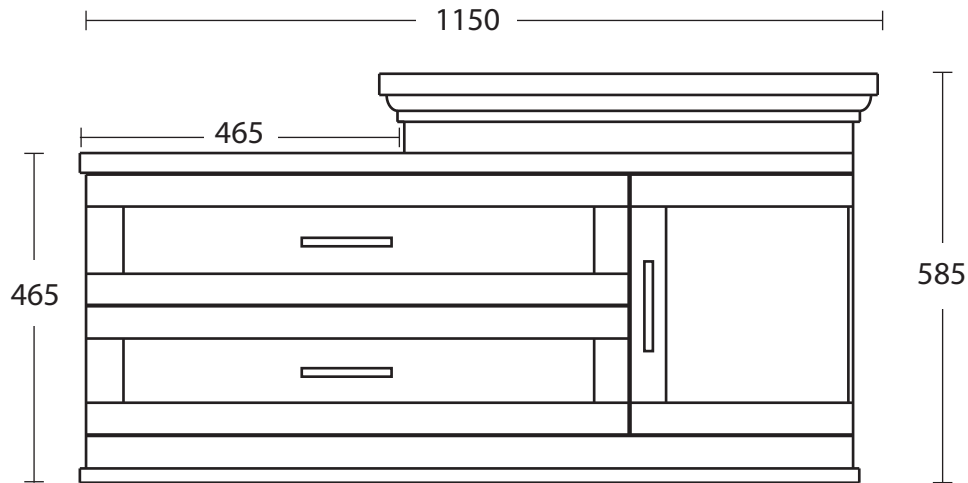

Furniture Collection	
Carlyon/Thurlestone	Wall Hung Offset Vanity Unit

Internal drawer sizes:

Top Drawer - H=70mm
W=580mm
D=290mm

Bottom Drawer - H=134
W=580
D=290

We recommend that all products are purchased with the assistance of a specialist bathroom retailer and always installed by an experienced installer who is a member of a recognized association. All sizes quoted are nominal: items may vary by plus or minus 2% against the figures quoted. When planning installations where dimensions are critical, it is essential that the space allowed for individual items is physically checked. Imperial Bathrooms can not be held liable for any costs associated with items not fitting in any given area. The contents of this statement are based on information correct at the time of publication. We reserve the right to make alterations and changes in product characteristics, fixing, packaging, operation etc at any time without notice.