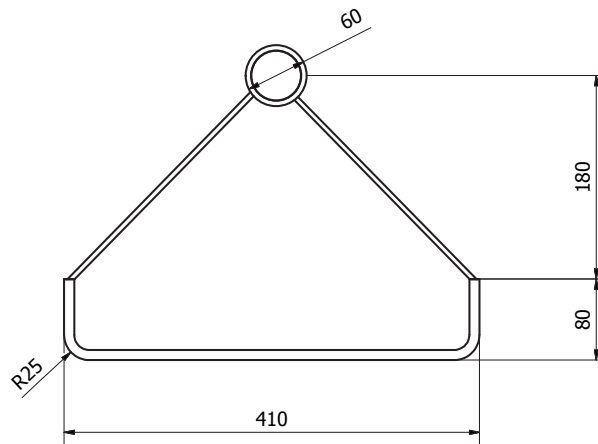

product technical sheet

**EVRGPSBC- EVRGPSNO**  
**Ever Life Design**  
**RING**

article code	
family	
line	
certification	Certification TUV of system UNI EN ISO 9001
features of the product	Towel hodel made in brass for wall mounted installation, with cover in beechwood
technical details	Wall mounted fixing system, through an appropriate plug, not included
materials	Beechwood, nylon, brass
finishes	White tube RAL9016 Black tube RAL9011
installation	Unpack the product, remove the wood lid, clamp the product with a flaring screw (not included) in the position wanted; remove the protective film, on the back of the lid and stick it in the designed slot
maintenance	Make a proper cleaning with water and soap, do not use aggressive cleaning products, abrasive, corrosive, acid, acetone, diluent etc. Do not scratch the painting surface. Check periodically the correct fixing and the strength of the installation. Do not use the product for different purposes than those intended.