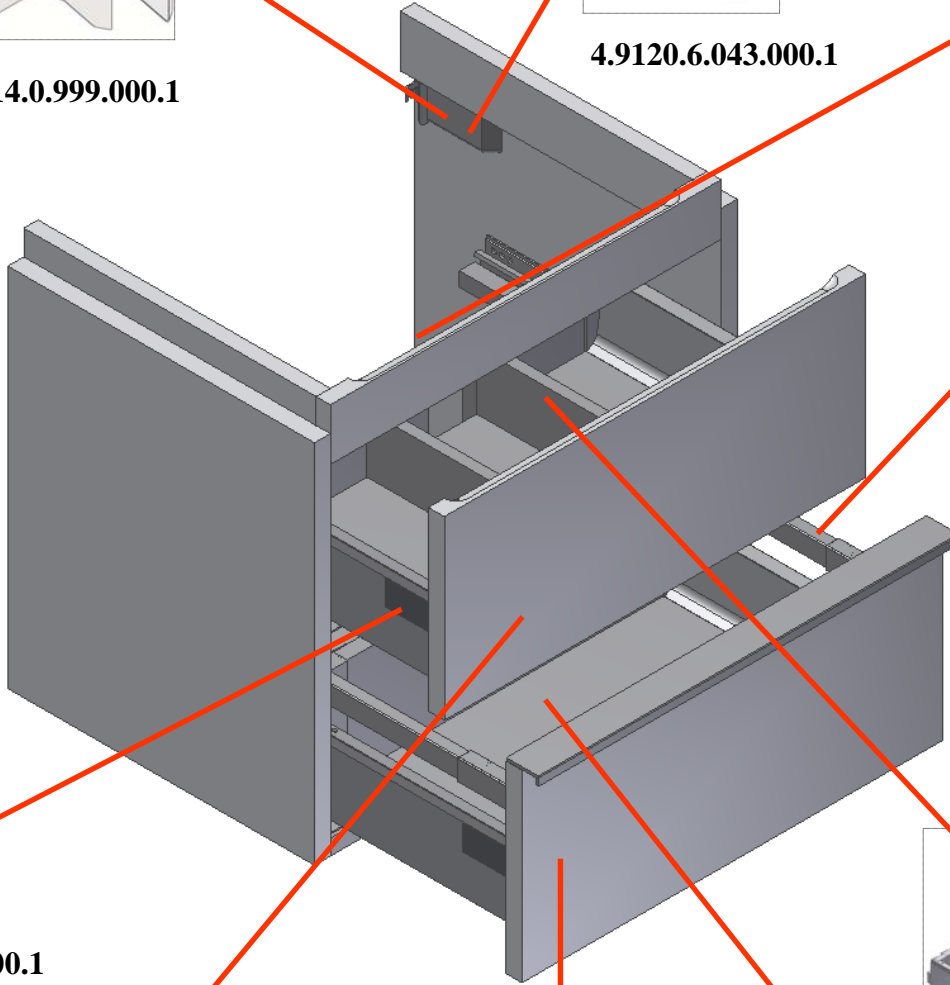

4.9114.0.999.000.1

4.9120.6.043.000.1

4.9301.5.030.000.1

4.9238.1.070.000.1

4.9241.6.097.000.1