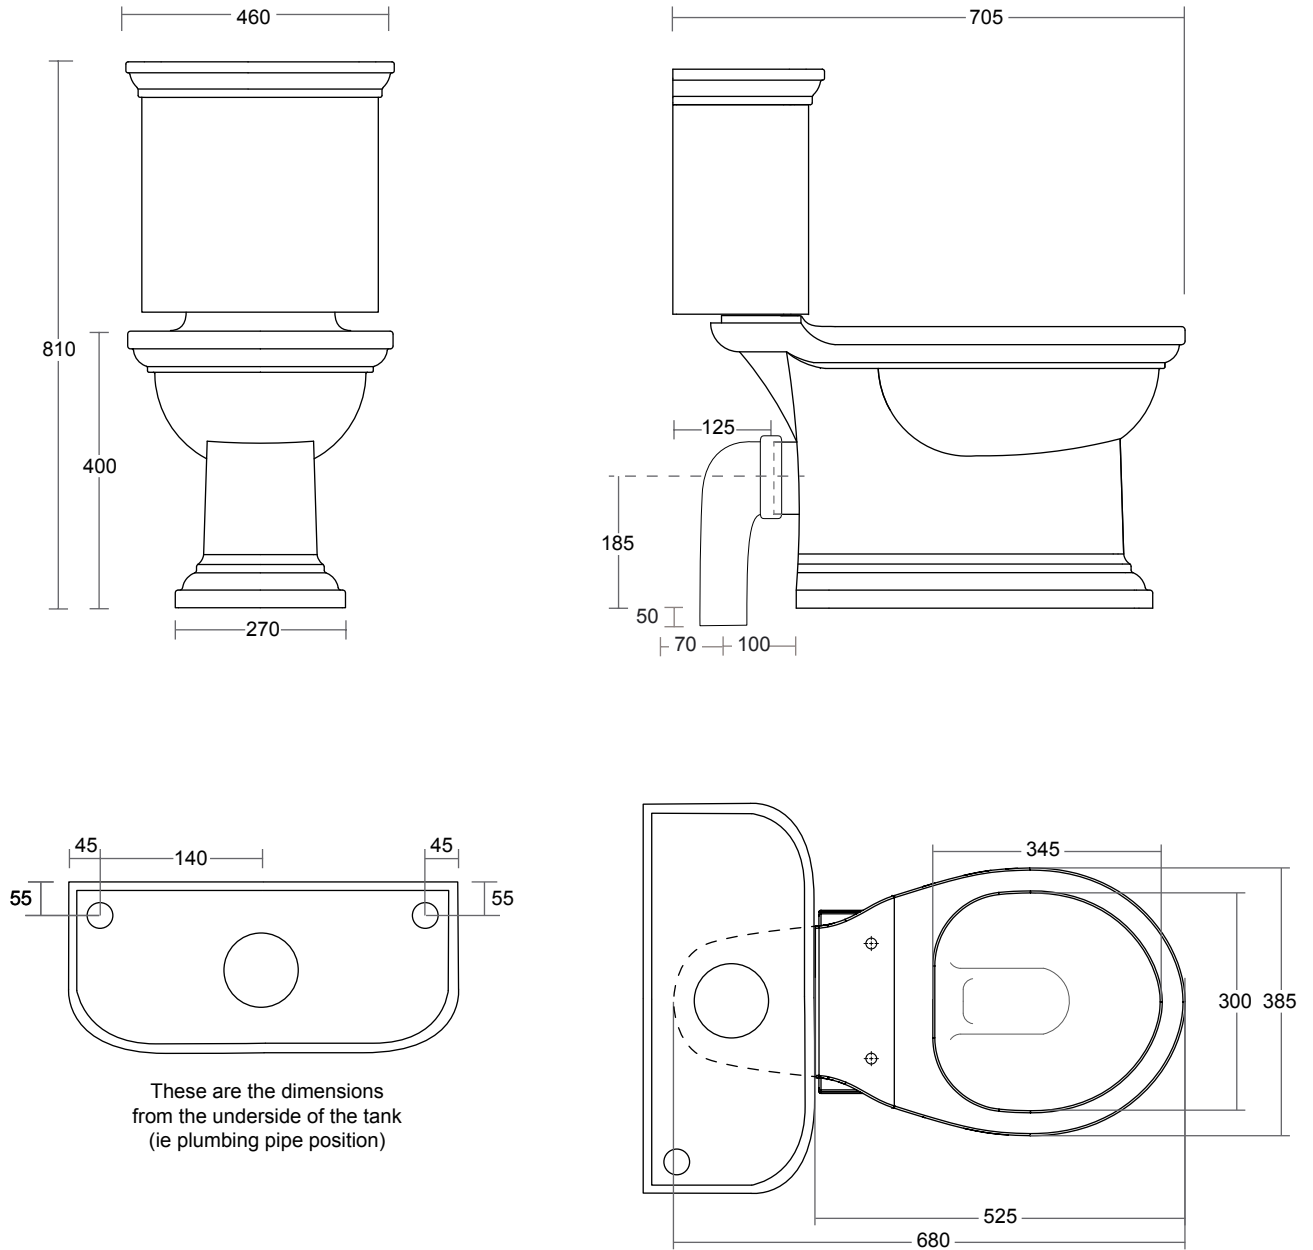

Ceramic Collection

Carlyon

Close Coupled WC Pan & 90 Degree Connector

We recommend that all products are purchased with the assistance of a specialist bathroom retailer and always installed by an experienced installer who is a member of a recognized association. All sizes quoted are nominal: items may vary by plus minus 2% against the figures quoted. When planning installations where dimensions are critical, it is essential that the space allowed for individual items is physically checked. Imperial Bathrooms cannot be held liable for any costs associated with item not fitting in any given area. The contents of this statement are based on information correct at the time of publication. We reserve the right to make alterations and changes in product characteristics, fixing, packaging, operation etc. at any time without notice.