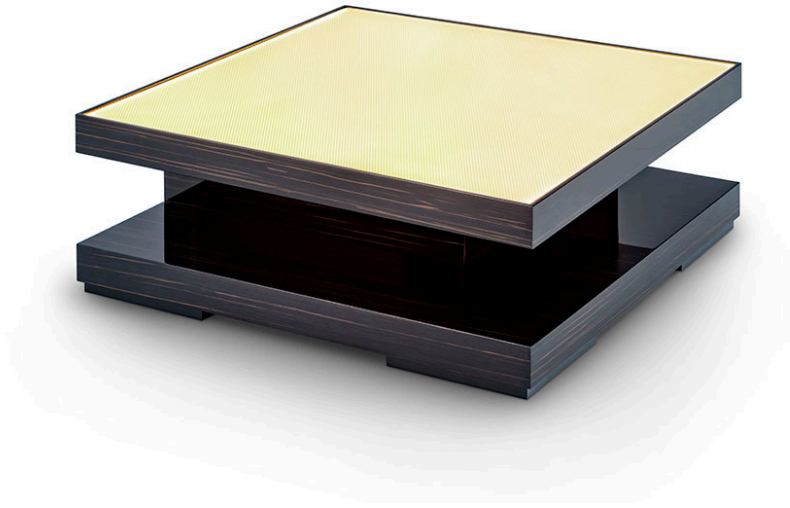

COFFEE AND SIDE TABLE

# Island 105

Side table, ebony finish. Vetrite top. Optional LED light panel top.

## Technical Features

Design Massimiliano Raggi

---

W: 105 cm x D: 105 cm x H: 38 cm  
W: 41 <sup>3/8</sup>" x D: 41 <sup>3/8</sup>" x H: 15"  
Weight: 40 kg

---