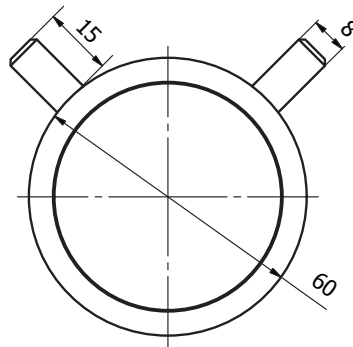

product technical sheet

EVRGAPTO
Ever Life Design
RING

article code	
family	
line	
certification	Certification TUV of system UNI EN ISO 9001
features of the product	Beechwood Hanger ring for wall mounted installation
technical details	Wall mounted fixing system, through an appropriate plug, not included
materials	Beechwood
installation	Unpack the product, remove the wood lid, clamp the product with a flaring screw (not included) in the position wanted; remove the protective film, on the back of the lid and stick it in the designed slot.
maintenance	Make a proper cleaning with water and soap, do not use aggressive cleaning products, abrasive, corrosive, acid, acetone, diluent etc. Do not scratch the painting surface. Check periodically the correct fixing and the strength of the installation. Do not use the product for different purposes than those intended.