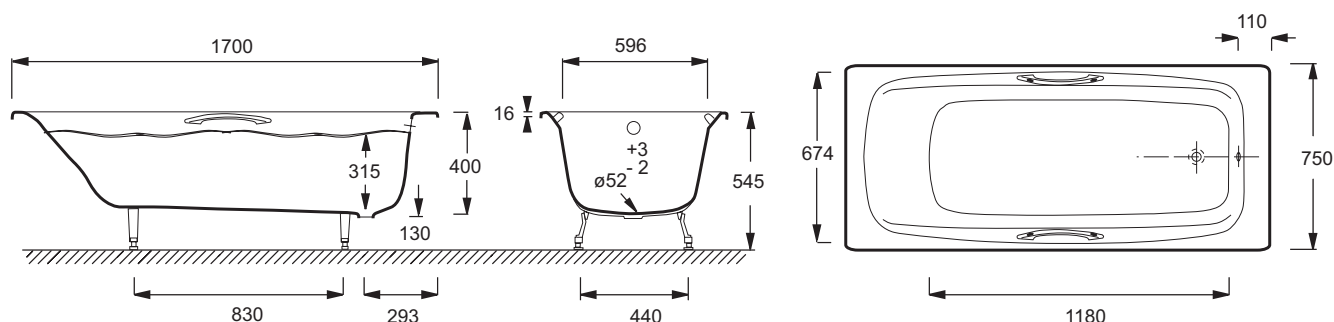

**E2926**

**Collection:** DIAPASON

**Finish\*:**

00 - White

**Main features:**

**Features**

- DIMENSIONS: 170 x 75 x 40 cm
- MATERIAL: Cast iron
- VOLUME (L): 162/92
- WASTE DIAMETER: 5.2 cm
- STEP: Not supplied
- OPTIONAL COORDINATING PANEL: No
- BATH WELL LENGTH: 170 cm
- TWO-PERSON BATH: No
- GUARANTEE: 25 years
- Drilled for handgrips
- WEIGHT: 104.4 kg
- INSTALLATION TYPE: Drop-in
- SHAPE: Rectangular
- FEET: Not supplied
- WASTE : Not supplied
- OPTIONAL COORDINATING BATHSCREEN: Yes
- BATH WELL WIDTH: 59 cm
- CAN BE EQUIPPED WITH A WHIRLPOOL SYSTEM: No
- BOTTOM DIMENSIONS: 118 x 45 cm

**Consumer benefits**

- COMFORT: Good width for bather to feel at ease

**Required products**

- E70174: Pop-up waste
- E6D134: Waste fed by overflow
- E6D159: Waste
- E75114
- E70174
- E4113
- E6D159

**Optional products**

- E4930: 2-panel bathscreen
- E4932: Single-panel bathscreen
- E4931: 2-panel bathscreen
- E6D042
- E6D070
- E6757
- E4933
- E4930
- E4932
- E4931

**Technical drawing**

Product Specification: Cast iron bath 170 x 75 cm. E2926. Collection: DIAPASON. DIMENSIONS: 170 x 75 x 40 cm. WEIGHT: 104.4 kg. MATERIAL: Cast iron. INSTALLATION TYPE: Drop-in. VOLUME (L): 162/92. SHAPE: Rectangular. WASTE DIAMETER: 5.2 cm. FEET: Not supplied. STEP: Not supplied. WASTE : Not supplied. OPTIONAL COORDINATING PANEL: No. OPTIONAL COORDINATING BATHSCREEN: Yes. BATH WELL LENGTH: 170 cm. BATH WELL WIDTH: 59 cm. TWO-PERSON BATH: No. CAN BE EQUIPPED WITH A WHIRLPOOL SYSTEM: No. GUARANTEE: 25 years. BOTTOM DIMENSIONS: 118 x 45 cm. Drilled for handgrips.