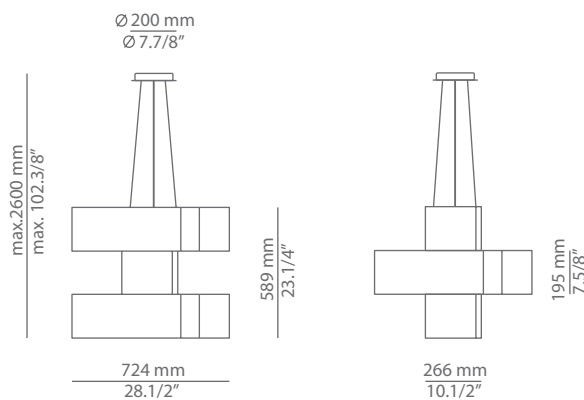

SHADOW T-2935

suspension

Date	Type
Project	
Location	
Model #	Quantity
Specifier	

Description

Aluminum pendant with bottom polycarbonate diffuser.

Pictures above might not show the specified dimensions or material. They are for illustration purposes only.

Ordering information

Product Code	Lamp	Finish
T-2935	El. Fluorescent 2x55W / 2G11 base Universal Voltage (not included) Non Dimmable	74 WH White CUSTOM

SPECIAL REQUIREMENTS

Custom finishes and versions

We offer custom RAL finishes.