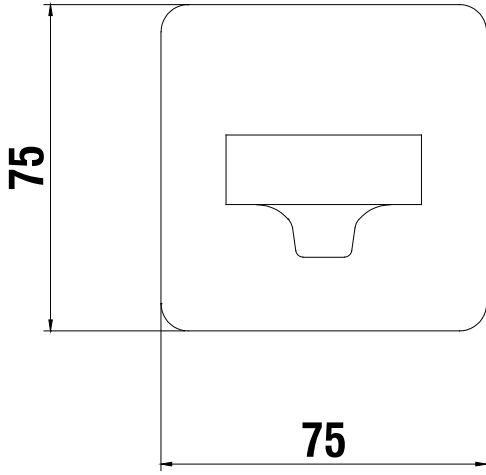

ANKASTRE BANYO/DUŐ BATARYALARI CONCEALED BATH/SHOWER MIXERS

E.C.A.®

Ürün Kodu : 102159201-K - Ankaſtre Banyo Bataryası Çıkıő Ucu Grubu (İhracat Kodu: 102159201EX-K)

Product Code: 102159201-K - Concealed Bath Mixer Spout Group (Export Code: 102159201EX-K)

*Localization product codes are available.

Mart 2020 / March 2020

www.eca.com.tr

E.C.A. önceden haber vermeksizin, ürünler ve ürünlerin teknik detaylarında deęiőiklik yapma hakkını saklı tutar.

We reserve the right to alter product specification and colors and to make technical modifications without prior notice.

Elginkan