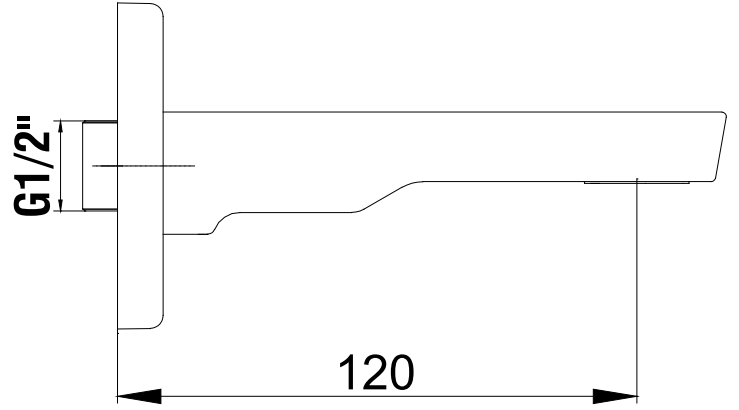

ANKASTRE BANYO/DUŐ BATARYALARI CONCEALED BATH/SHOWER MIXERS

E.C.A.®

Ürün Kodu : 102159201-K - Ankaſtre Banyo Bataryası Çıkıő Ucu Grubu (İhracat Kodu: 102159201EX-K)

Product Code: 102159201-K - Concealed Bath Mixer Spout Group (Export Code: 102159201EX-K)

*Localization product codes are available.

Mart 2020 / March 2020

www.eca.com.tr

E.C.A. önceden haber vermeksizin, ürünler ve ürünlerin teknik detaylarında deęiőiklik yapma hakkını saklı tutar.

We reserve the right to alter product specification and colors and to make technical modifications without prior notice.

Elginkan