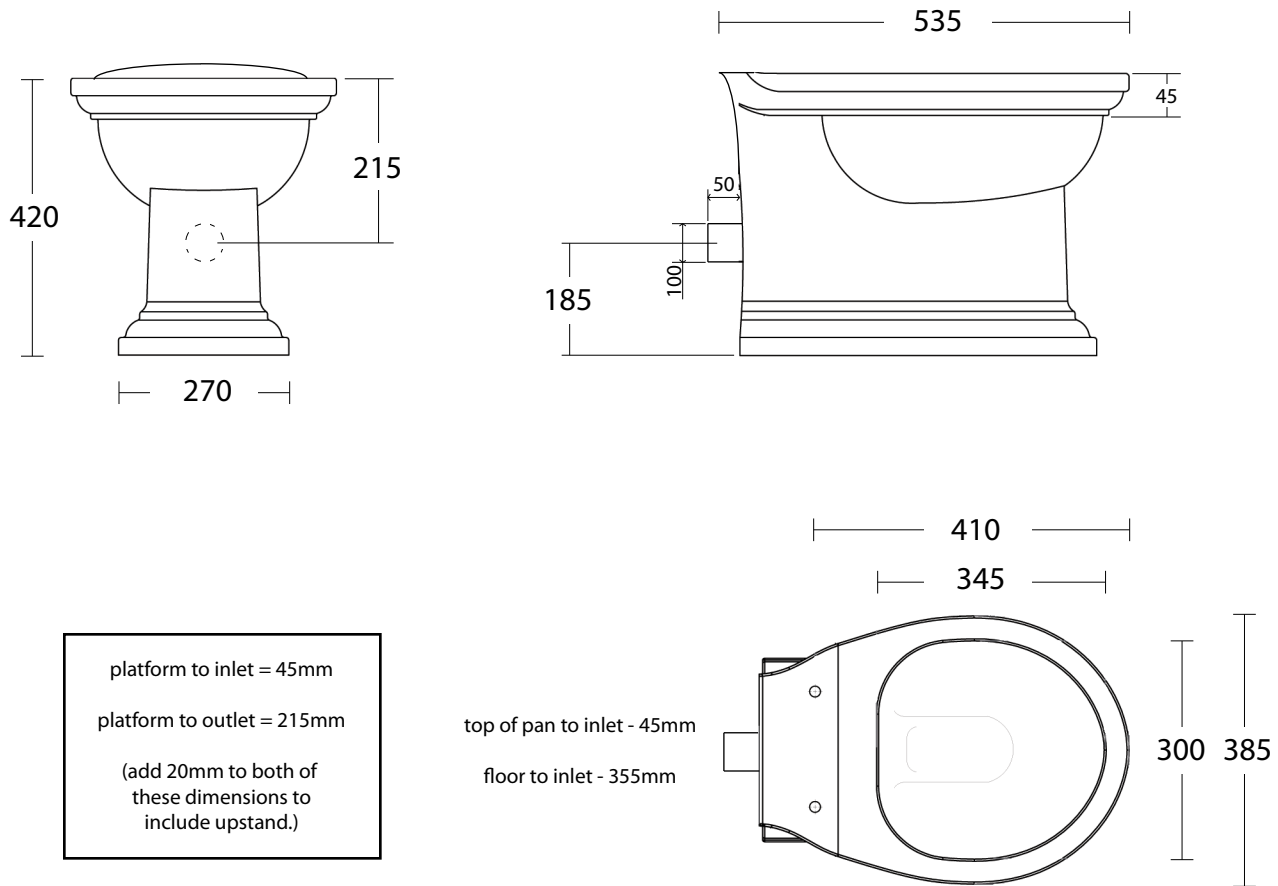

Ceramic Collection	
Carlyon	BTW Pan

We recommend that all products are purchased with the assistance of a specialist bathroom retailer and always installed by an experienced installer who is a member of a recognized association. All sizes quoted are nominal: items may vary by plus minus 2% against the figures quoted. When planning installations where dimensions are critical, it is essential that the space allowed for individual items is physically checked. Imperial Bathrooms cannot be held liable for any costs associated with item not fitting in any given area. The contents of this statement are based on information correct at the time of publication. We reserve the right to make alterations and changes in product characteristics, fixing, packaging, operation etc. at any time without notice.