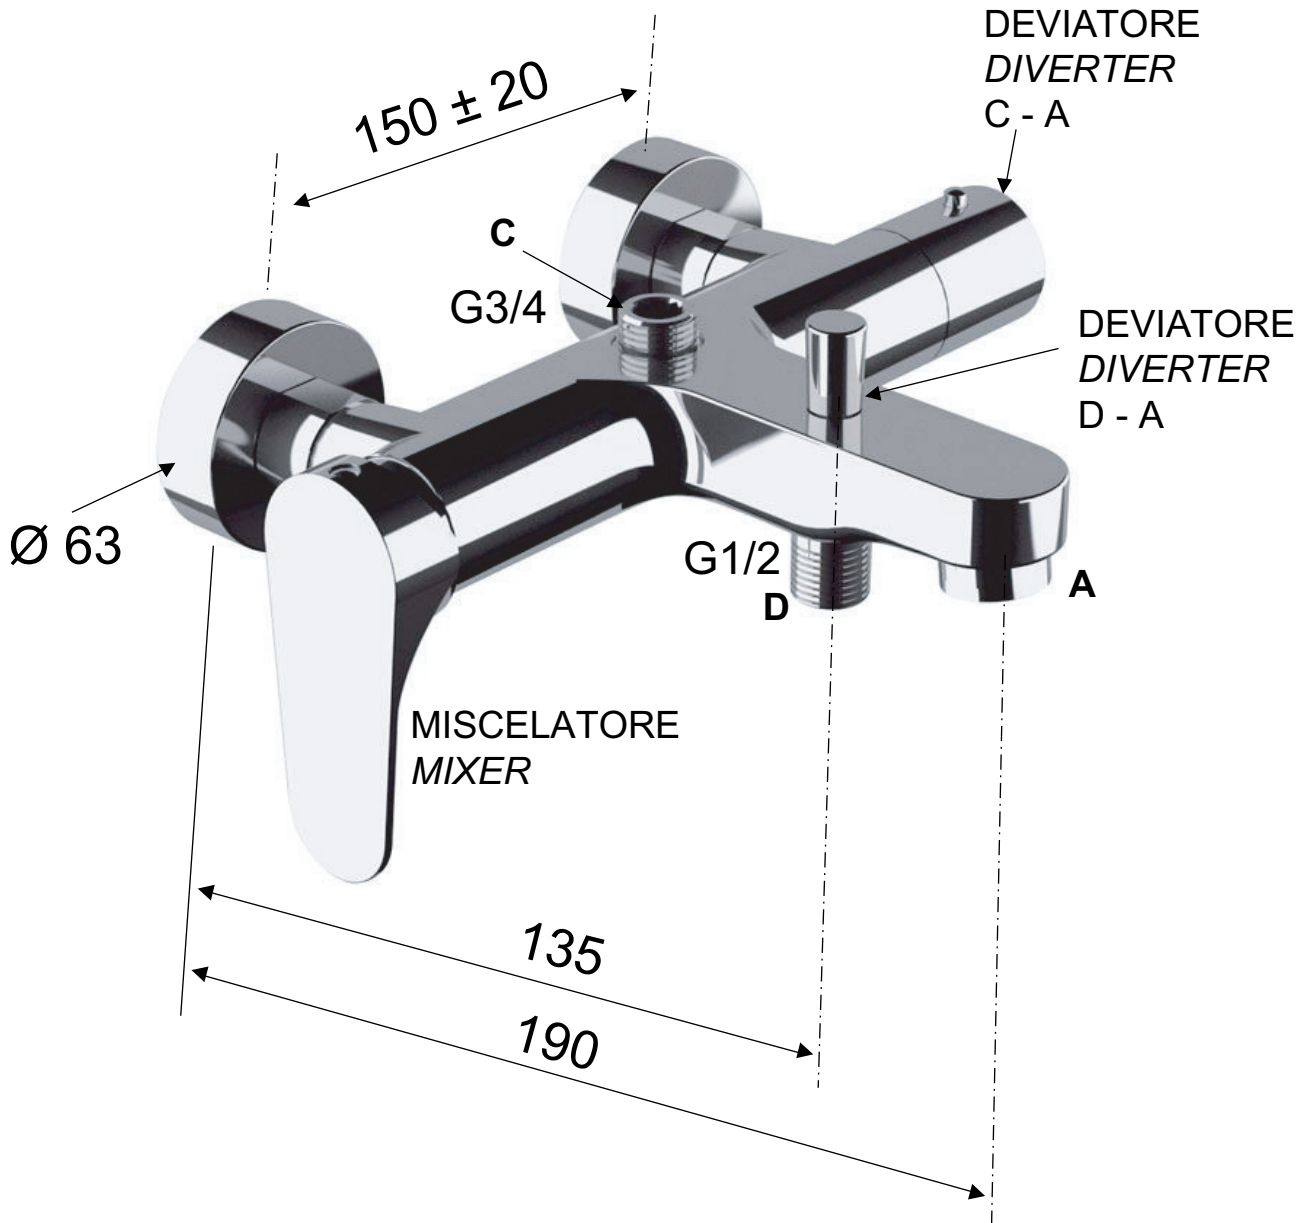

DANIEL

SCHEDA TECNICA TECHNICAL FEATURES

ART. COD.

OM600DH34

MATERIALI / MATERIALS

OTTONE CROMATO / CHROME PLATED BRASS

CROMATURA / CHROME PLATING

UNI EN 248