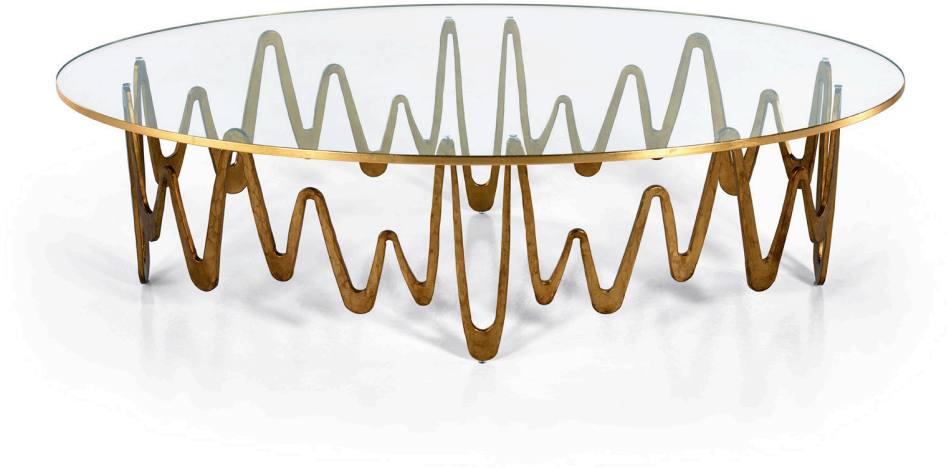

Ondine

Table, with hammered base, distressed finish. Toughtened extra-clear glass top.

Technical Features

Design Mr. Cappellini e Licheri

W: 150 cm x D: 80 cm x H: 38 cm

W: 26 ³/₄" x D: 26 ³/₄" x H: 8 ⁵/₈"

Weight: 15 kg