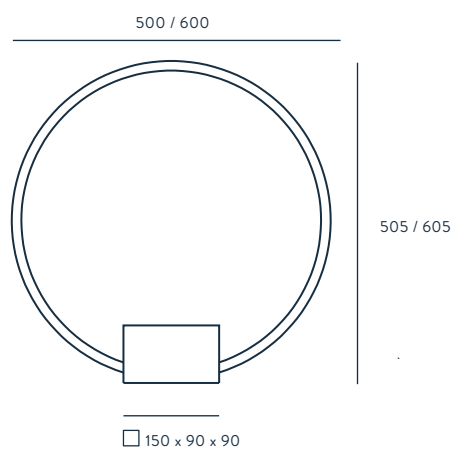

TIVOLI

DESIGNED BY AC STUDIO / 2018

S1244 / S1245

ACABADOS

METAL   **MÁRMOL**
BRONCE   NEGRO

MATERIALES

ACERO
MÁRMOL

ESPECIFICACIONES (UE)

LED INTEGRADO
S1244 16W 3000K 1440 LM
S1245 18W 3000K 1620 LM
12V, 50/60 HZ, IP20, CLASE II

IP20 CE A++

CLASIFICACIÓN ENERGÉTICA

A ++

AMBIENTE EN PÁGINA

35

FINISHES

METAL   **MARBLE**
BRONZE   BLACK

MATERIALS

STEEL
MARBLE

SPECIFICATIONS (UE)

INTEGRATED LED STRIP
S1244 16W 3000K 1440 LM
S1245 18W 3000K 1620 LM
12V, 50/60 HZ, IP20, CLASS II

IP20 CE A++

ENERGY LABEL

A ++

SHOWN AT PAGE

35