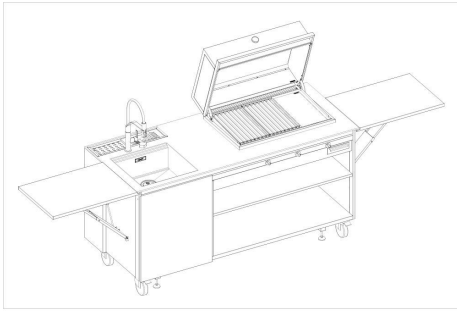

Finalmente BBQ with induction model 7555 006

Outdoor

Code: 7555 006

DETAILS

Material Stainless steel AISI 316

Texture Satin

Dimensions (open) 327 x 78 x (h)150 cm

Dimensions (closed) 185 x 78 x (h)139 cm

Weight 290 Kg

GALLERY

OPTIONAL ACCESSORIES

Bread and pizza kit - 8000 204

Smoker kit with chip holder -
8000 203

Soapstone plate - 8000 205