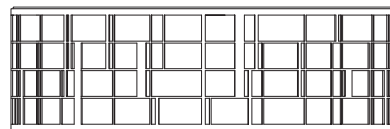

COFFEE AND SIDE TABLE

Koro 120

Coffee Table, with steel frame. Distressed finish. Vetrice Dust Gold or Filo Silver top.

Technical Features

Design Massimiliano Raggi

Ø: 120 cm x H: 38 cm

Ø: 47 1/4" x H: 15"

Weight: 8 kg.