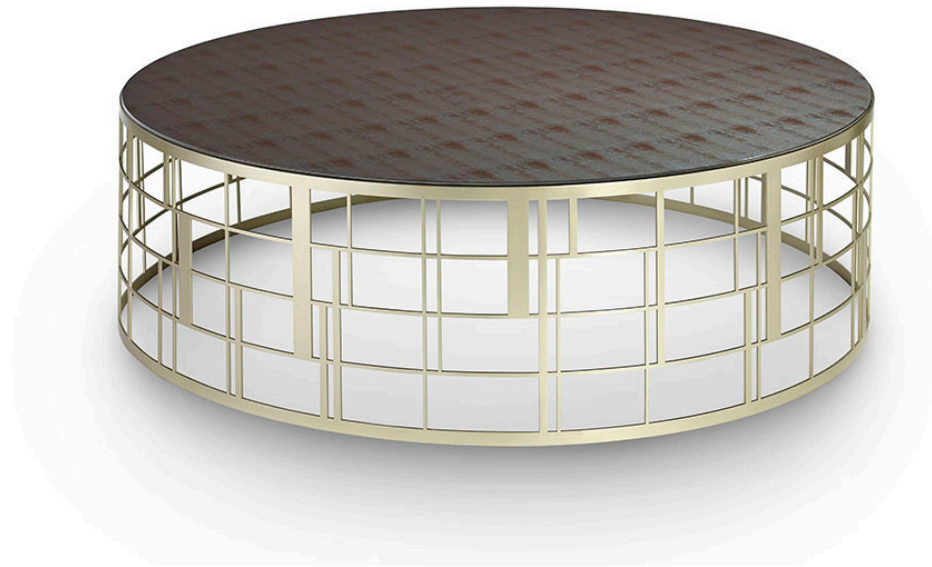

COFFEE AND SIDE TABLE

Koro 120

Coffee Table, with steel frame. Distressed finish. Vetrice Dust Gold or Filo Silver top.

Technical Features

Design Massimiliano Raggi

Ø: 120 cm x H: 38 cm

Ø: 47 1/4" x H: 15"

Weight: 8 kg.