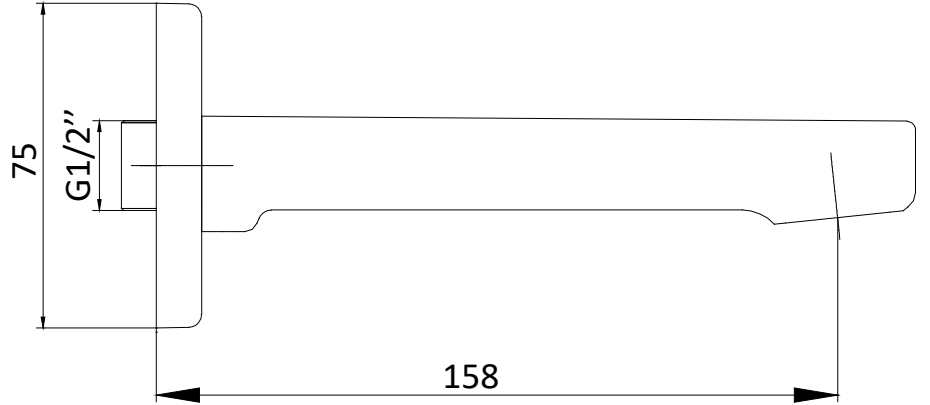

ANKASTRE BANYO/DUŐ BATARYALARI CONCEALED BATH/SHOWER MIXERS

Ürün Kodu : 102159206-K - Ankaſtre Banyo Bataryası Çıkıő Ucu Grubu (**İhracat Kodu:** 102159206EX-K)

Product Code: 102159206-K - Concealed Bath Mixer Spout Group (**Export Code:** 102159206EX-K)

*Localization product codes are available.

Mart 2020 / March 2020

www.eca.com.tr

E.C.A. önceden haber vermeksizin, ürünler ve ürünlerin teknik detaylarında deęiőiklik yapma hakkını saklı tutar.

We reserve the right to alter product specification and colors and to make technical modifications without prior notice.

Elginkan