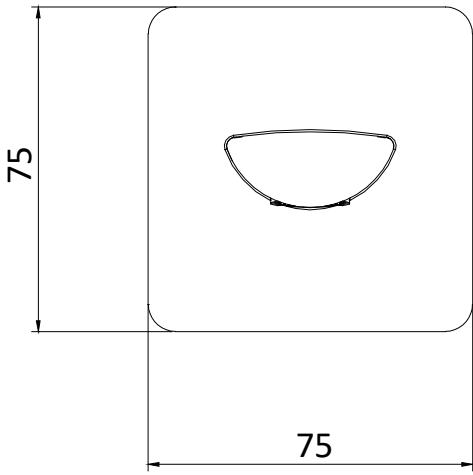

ANKASTRE BANYO/DUŐ BATARYALARI CONCEALED BATH/SHOWER MIXERS

Ürün Kodu : 102159206-K - Ankaſtre Banyo Bataryası Çıkıő Ucu Grubu (**İhracat Kodu:** 102159206EX-K)

Product Code: 102159206-K - Concealed Bath Mixer Spout Group (**Export Code:** 102159206EX-K)

*Localization product codes are available.

Mart 2020 / March 2020

www.eca.com.tr

E.C.A. önceden haber vermeksizin, ürünler ve ürünlerin teknik detaylarında deęiőiklik yapma hakkını saklı tutar.

We reserve the right to alter product specification and colors and to make technical modifications without prior notice.

Elginkan