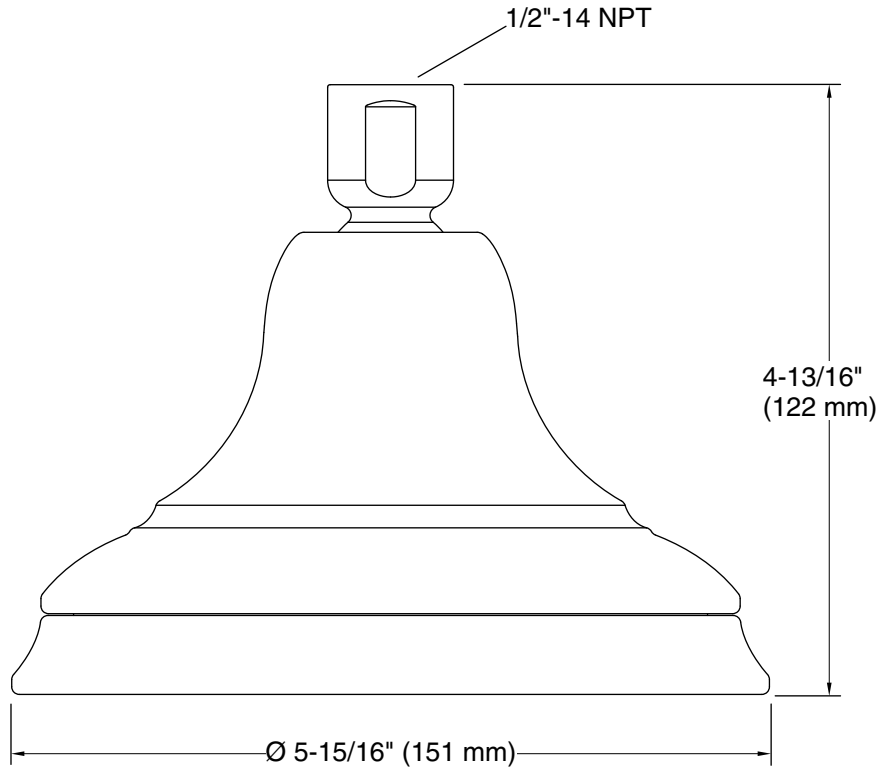

Features

- Single-function showerhead with Katalyst® Spray Technology.
- Single-function showerhead with 66 nozzle 5-15/16" (15.1 cm) diameter sprayface.
- Optimized sprayface for maximum performance.
- MasterClean® spray nozzles to prohibit mineral build-up for easy cleaning.
- 2.5 gpm (9.5 lpm) maximum flow rate.

Installation

- 1/2" - 14 NPT connection.

Recommended Products/Accessories

K-7397 Shower Arm and Flange
K-23723 Faucet cleaner

Codes/Standards

ASME A112.18.1/CSA B125.1
DOE - Energy Policy Act 1992

KOHLER® Faucet Lifetime Limited Warranty

Technical Information

All product dimensions are nominal.

Showerhead/Body Spray:

Rated maximum flow: 2.5 gal/min (9.5 l/min)

Notes

Install this product according to the installation guide.