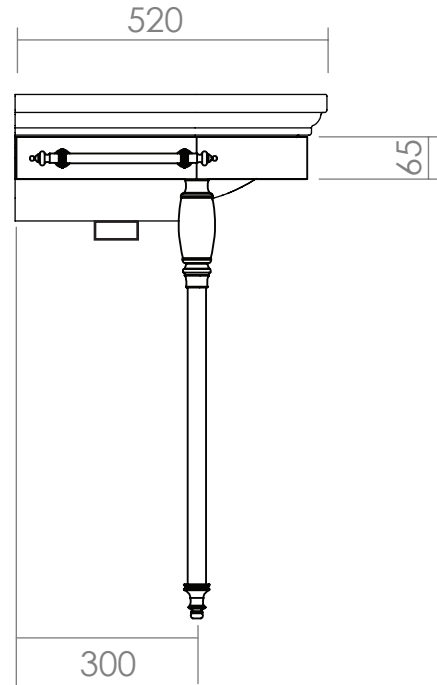

Basin Stands Collection

Carlyon

Glass leg Basin Stand

We recommend that all products are purchased with the assistance of a specialist bathroom retailer and always installed by an experienced installer who is a member of a recognized association. All sizes quoted are nominal: items may vary by plus or minus 2% against the figures quoted. When planning installations where dimensions are critical, it is essential that the space allowed for individual items is physically checked. Imperial Bathrooms can not be held liable for any costs associated with items not fitting in any given area. The contents of this statement are based on information correct at the time of publication. We reserve the right to make alterations and changes in product characteristics, fixing, packaging, operation etc at any time without notice.