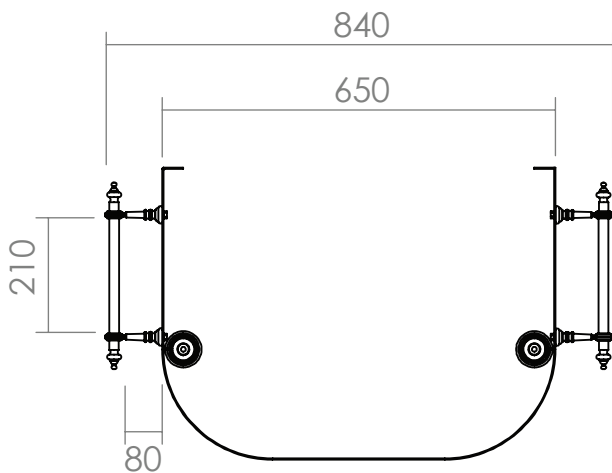

Basin Stands Collection

Carlyon

Glass leg Basin Stand

We recommend that all products are purchased with the assistance of a specialist bathroom retailer and always installed by an experienced installer who is a member of a recognized association. All sizes quoted are nominal: items may vary by plus or minus 2% against the figures quoted. When planning installations where dimensions are critical, it is essential that the space allowed for individual items is physically checked. Imperial Bathrooms can not be held liable for any costs associated with items not fitting in any given area. The contents of this statement are based on information correct at the time of publication. We reserve the right to make alterations and changes in product characteristics, fixing, packaging, operation etc at any time without notice.