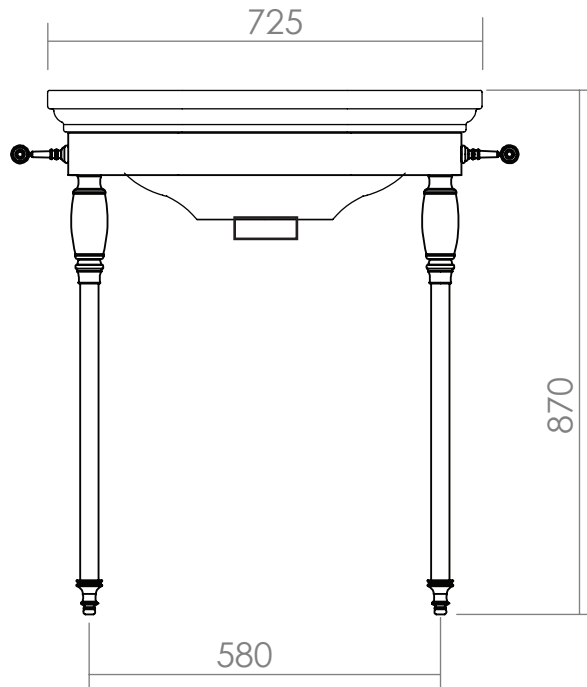

Basin Stands Collection

Carlyon

Glass leg Basin Stand

We recommend that all products are purchased with the assistance of a specialist bathroom retailer and always installed by an experienced installer who is a member of a recognized association. All sizes quoted are nominal: items may vary by plus or minus 2% against the figures quoted. When planning installations where dimensions are critical, it is essential that the space allowed for individual items is physically checked. Imperial Bathrooms can not be held liable for any costs associated with items not fitting in any given area. The contents of this statement are based on information correct at the time of publication. We reserve the right to make alterations and changes in product characteristics, fixing, packaging, operation etc at any time without notice.