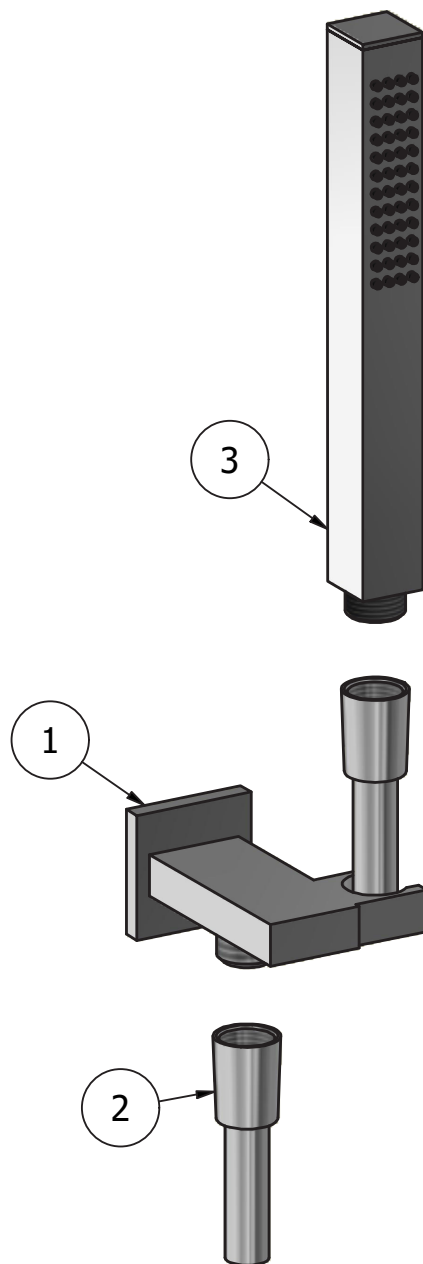

WE ARE **IB**

Elenco parti			
ELEM.	CODICE	NUMERO DI MAGAZZINO	QTÀ
1	AQ0013637	Duplex	1
2	AQ0010066	Flex Cromalux L 150	1
3	AQ0013639	Square hand shower OnAir	1