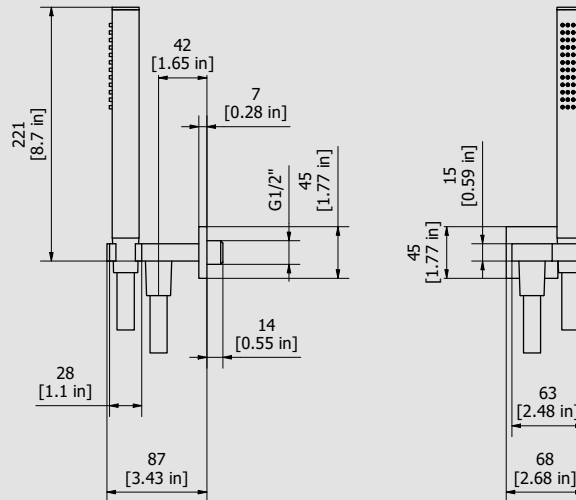

### Duplex Square - Square

Box Dimensions

280x260x70 mm

Weight

1.2 kg

Finishes

- **CC**  
CHROME
- **PL**  
PLATINUM
- **SS**  
BRUSHED  
NICKEL
- **ON**  
NATURAL  
BRASS
- **BO**  
MATT  
WHITE
- **NP**  
MATT  
BLACK
- **CF**  
BLACK  
CHROME
- **CS**  
BRUSHED  
BLACK  
CHROME
- **II**  
PALE  
GOLD
- **IS**  
BRUSHED  
PALE GOLD
- **RS**  
ROSE  
GOLD
- **SR**  
BRUSHED  
ROSE GOLD
- **OO**  
GOLD
- **OS**  
BRUSHED  
GOLD
- **RR**  
ANTIQUÉ  
COPPER
- **BB**  
ANTIQUÉ  
BRONZE

Dimensions

Cartridge

-

Threaded fitting

-

Aerator

-

Flow Rate (+/-10%)

**1 BAR**  
- l/m

**2 BAR**  
- l/m

**3 BAR**  
- l/m

Production

Main body is a single hot stamped pieces

Material

**BRASS**  
According to CuZn39Pb3 (CW614N)  
Max Lead content: 2.5%

IB RUBINETTERIE s.p.a  
via dei Pianotti 3/5  
25068 Sarezzo (BS) - Italy -