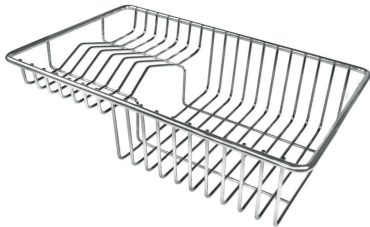

Small radius Bowls with squared shapes with a modern design and an increased capacity, for a minimal aesthetics connected with an extreme praticity.

TECHNICAL DATA

OPTIONAL ACCESSORIES

Glass chopping board 8631 300

HPDE Chopping board 8657 001

HPDE Twin chopping board 8644 101

Iroko-wood chopping board with stainless steel colander 8644 042

Iroko-wood sliding chopping board 8644 041

Iroko-wood twin chopping board 8644 004

Stainless steel plate rack 8100 303

White bowl 8153 100

Glass chopping board 8633 300

Graters kit with ring-holder and food collection tray 8159 101

Iroko-wood chopping board 8647 000

Iroko-wood sliding chopping board 8643 000