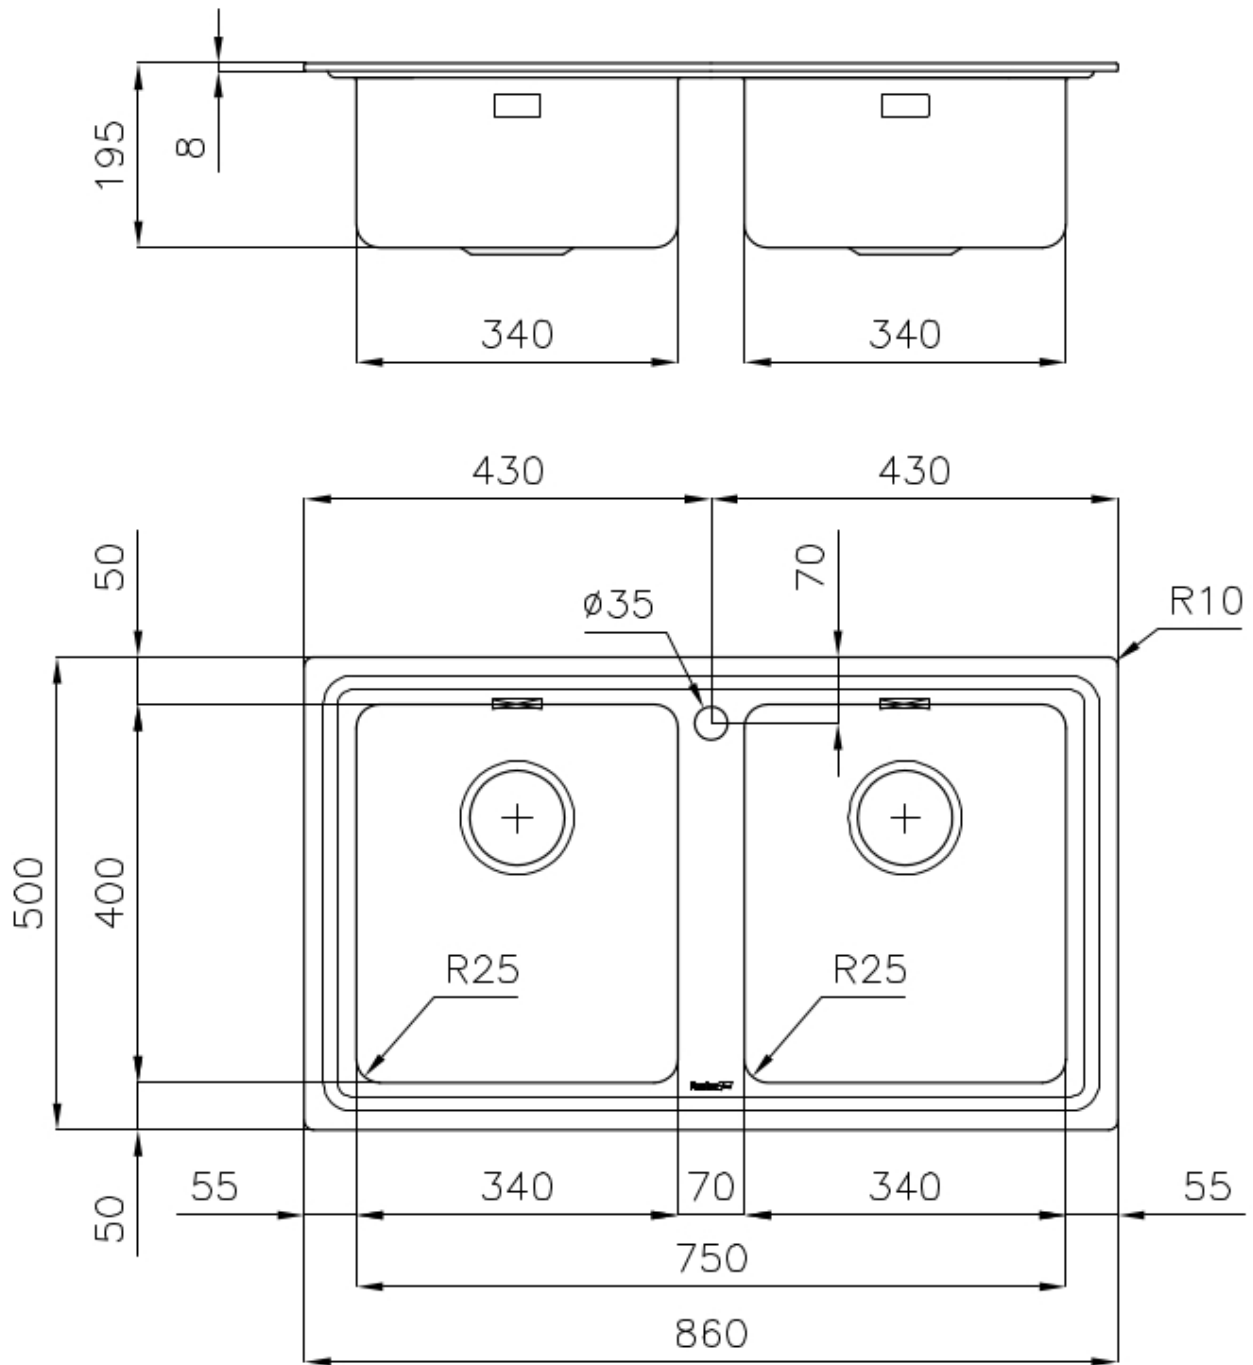

TECHNICAL DATA

OPTIONAL ACCESSORIES