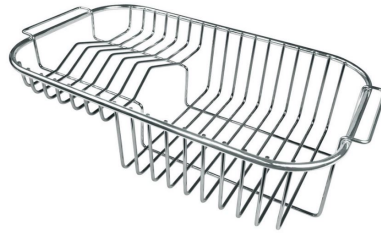

Stainless steel plate rack 8100 303

White bowl 8153 100

Glass chopping board 8633 300

Graters kit with ring-holder and food collection tray 8159 101

Iroko-wood chopping board 8647 000

Iroko-wood sliding chopping board 8643 000

Stainless steel basket 8611 000

Stainless steel plate rack 8100 301

WARNING:

The accessories 8159101, 8100303,8151000 are only usable in combination with 8644101

RECOMMENDED PAIRINGS

Mixer Tap 1/2 Circle 8480 000