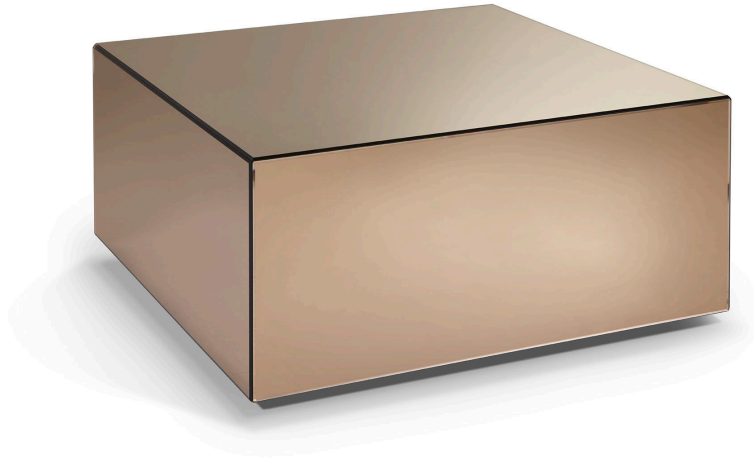

COFFEE AND SIDE TABLE

# Cube Low

Deluxe Vers.: plywood structure with bronzed or smoked mirror cladding. Top in three different liquid metal finishes: "SKRATCHED (1)" or "STREAKED (2)" or "MOSAIC (3)" and "bronzed or smoked mirror (4)". Standard Vers. with natural mirror cladding on sides. Top in "Vetrite cat. PERGAMINO (1)", "Vetrite cat. ASTRAKAN (2)" or "Vetrite cat. ELECTRIC MARBLE (3)"

## Technical Features

Design Massimiliano Raggi

W: 80 cm x D: 80 cm x H: 36 cm

W: 31 1/2" x D: 31 1/2" x H: 14 1/8"

Weight: 41 kg