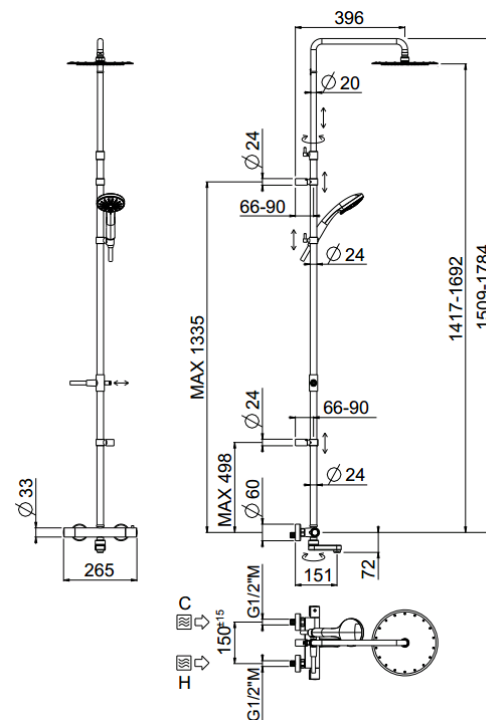

Rigoletto telescopic tub

Rigoletto telescopic tub, MySlim inspectable shower head
00-1965-N-CR

TECHNICAL INFORMATION

Bridge telescopic shower column including exposed thermostatic mixer with brass handles, diverter and swinging spout, turning bar with adjustable mounting. Round ultra-thin shower head, Ø240, non-liming, inspectable and serviceable in chromed stainless steel. 3 jets non-liming shower in ABS. Smooth double anti-torsion PVC flexible hose, cm 150. CHROME

Flow rate:
x rubinetto

PICTURE

SPARE PARTS

ORIC031
T°

ORIC032
2 vie / ways

FEATURES

rain jet

central jet

side jet

Tub spout

double anti-torsion

adjustable telescopic shower column

Rigoletto adjustable spout

inspectable round

TECHNICAL DRAWING

FINISHINGS