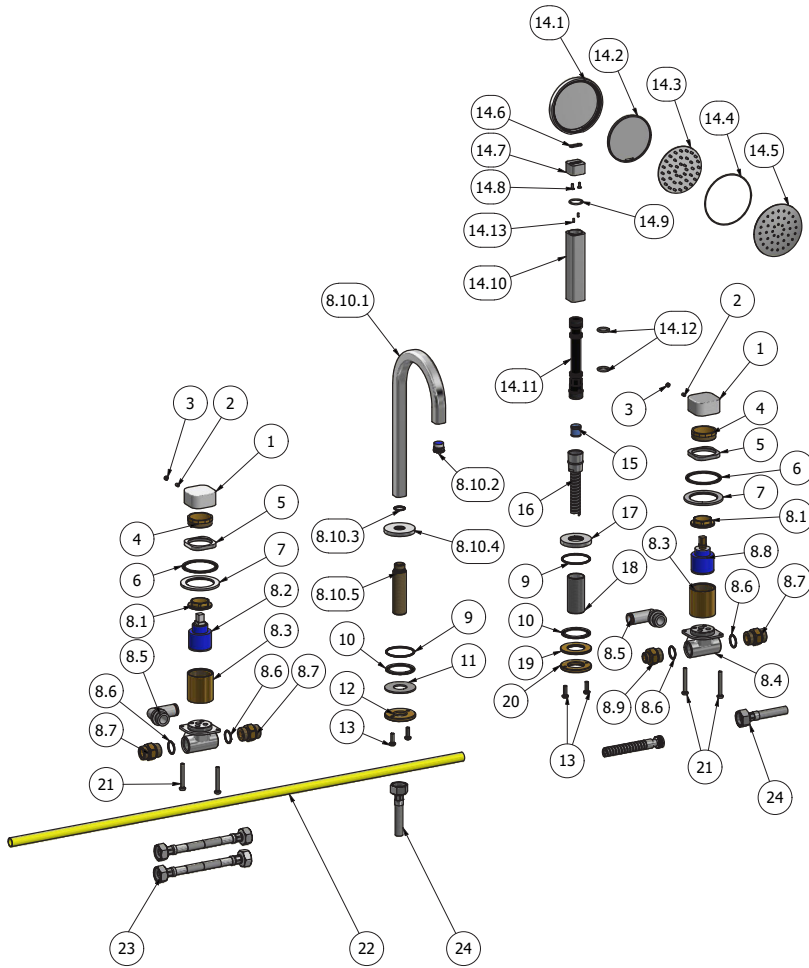

1 BAR	2 BAR	3 BAR
9 l/m	13 l/m	16.1 l/m

Production

**Main body is a machined from a solid pieces**

Material

**BRASS**  
According to CuZn42 (CW510L)  
Max Lead content: 0.2%

WE ARE IB

Elenco parti			
ELEM.	CODICE	NUMERO DI MAGAZZINO	QTÀ
1	AC0016802	Handle 42x42 H21.5 coral	2
2	AQ0001081	Grubscrew M4x6 flat point	2
3	AQ0012203	Plug	2
4	AS0016845	Ring Ø38.5 M37X1.5M 12.3	2
5	AC0016844	Ring 24x24 H5.5 foro Ø37.5	2
6	AQ0011028	Flat gasket Ø55 Ø47 H2	2
7	AC0011661	Support ring Ø60 Ø42.2 H3	2
8	CPEF396C	Preassembled 3 hole bath side C-19	1
8.1	AQ0001040	Cartridge ring nut M37x1.5 H9	2
8.2	AQ0013271	Ceramic cartridge KRJ 35A 9x9	1
8.3	AS0016843	Ring M37x1.5 Ø39.8 H43	2
8.4	AQCT10369	Recessed shower mixer body Ø35 DZR	2
8.5	AQ0013713	Connection piece L G1/2" Ø14 (2031019)	2
8.6	AQ0004630	OR 17.16x1.78 NBR 70 SH	4
8.7	AS0010301	Reduction G1/2" M G1/2" M with valve seat	3
8.8	AQ0013143	Ceramic cartridge Ø35 Wout/D KDZ HTG	1
8.9	AS0011227	Connection piece G1/2" M G3/8" M with valve seat	1
8.10	CPEF396C	Spout 24X24 int160x155.5 CB19	1
8.10.1	AC0016793	Low mouth 18x18 R4.5 H255.5 int.160.5x125 90GR	1
8.10.2	AQ0014729	Aerator cachè M16.5x1 neostrahl (01.5175.000)	1
8.10.3	AQ0009818	OR 14x1.78 NBR 70 SH	1
8.10.4	AC0016803	Rosotte Ø48 H5.5 G"1/2F.	1
8.10.5	AS0016649	Threaded steam G1/2" M16x1 H81	1
9.	Asta x AQ0013143	Brass insert 9x9 for AQ0013143	1
9	AQ0013363	OR 41x2 NBR 70 SH	2
10	AQ0008013	Rubber packing 45x35x2	2
11	AS0016650	Washer Ø48 Ø21 H2	1
12	AS0016648	Nut Ø48 G1/2" H5	1
13	AQ0010358	Inox screw M5x16 ISO 7045	4
14	CPEF090C	Square hand shower 24x24 H214 CXN1	1
14.1	AQ0016231	Handshower head Ø90_3	1
14.2	AQ0016231	Diffuser press cover_10	1
14.3	AQ0016231	Shower diffuser_2	1
14.4	AQ0016231	OR 80x1.3 NBR 70 SH_11	1
14.5	AQ0016231	Diffuser holder flange_1	1
14.6	AQ0016231	OR12x1.5 NBR 70 SH_4	1
14.7	AC0016811	Connection 24x24 M20X1 H16	1
14.8	AQ0016231	Screw inox M3x8 TSP DIN7991_6	2
14.9	AQ0016231	OR 18x2 NBR 70 SH_7	1
14.10	AC0016812	Grip 24x24 H.110.5	1
14.11	AQ0016231	Insert for handshower G1/2"_9	1
14.12	AQ0016231	OR 13.95x2.62 NBR 70 SH_8	2
14.13	AQ0012230	Stainless stell pin Ø2.5x6	2
15	AQ0006576	No return valve Ø15 (31.4015.00001)	1
16	AQ0009555	Terminal d/agg G3/8" F G1/2" cono L150	1
17	AC0016840	Base Ø48 H6 G3/4"	1
18	AC0012829	Stem G3/4" H58	1
19	AS0010697	Washer Ø48 x Ø26.5 x3	1
20	AS0012647	Ring nut G3/4"	1
21	AQ0010585	Screw inox M5x40 tc	4
22	AQ0013714-1	Risina pipe PA11 DIN 74324 Ø14xØ12 L80 cm	1
23	AQ0006540	Flex inox G1/2" F G1/2" F L300	4
24	AQ0010325	FLex G1/2" FF L800	2