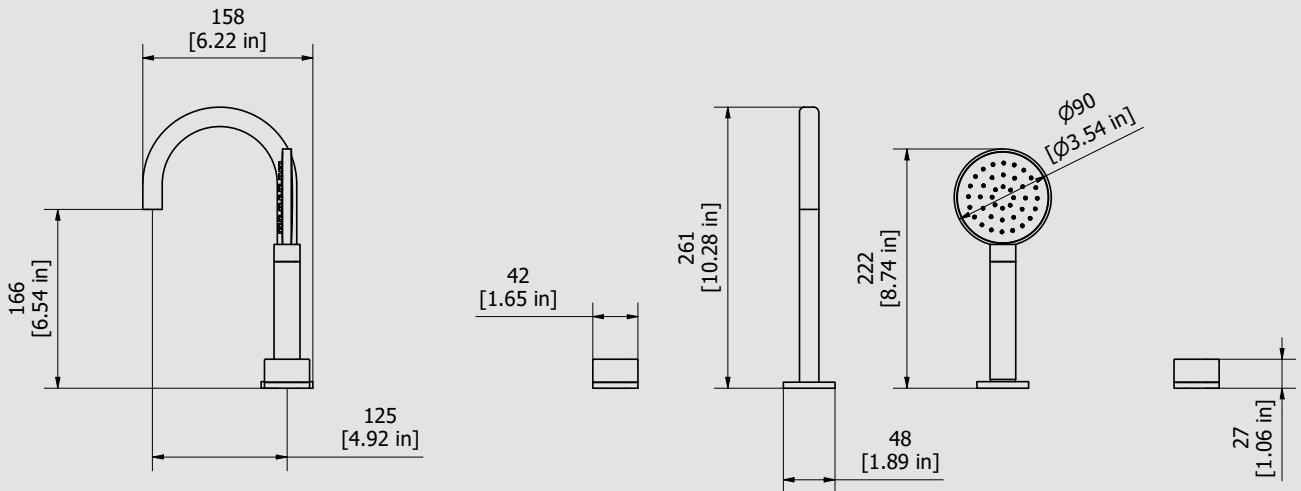

Collection

**ELIO**

Article

**E0396\_2**

Description

**Four holes deck mounted bath filter with shower kit**

Box Dimensions

**685x345x168 mm**

Dimensions

Cartridge

**Ø35 ceramic cartridge**

Threaded fitting

**Flex G1/2" female 300mm**

Aerator

**M16.5x1**

Flow Rate (+/-10%)