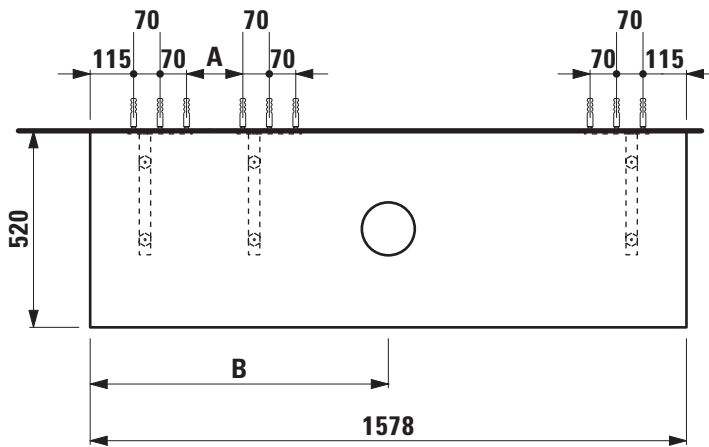

TECHNICAL DRAWINGS / S 1 : 20

A / mm	B / mm	Ceramic
504	490	Kartell by Laufen 81333.2
504	565	Palomba 81680.1
504	490	Kartell by Laufen 81233.2 (with tap bank left)
504	640	Kartell by Laufen 81833.8
504	700	Palomba 81680.2
149	739	Val 81228.1
149	740	Palomba 81680.3

A / mm	B / mm	Ceramic
149	789	Kartell by Laufen 81233.1
		Ino 81730.1
		Ino 81730.2 (only wall mounted tap)
		Val 81628.5
		Val 81728.1 (only wall mounted tap)
504	938	Laufen Pro S 81295.2, 81295.3
		Kartell by Laufen 81833.9
		Kartell by Laufen 81233.2 (with tap bank right)
		Kartell by Laufen 81333.3

More washbasins for washtop with cut out # 411105.3 see about the previous page.

X = The exact height must be set during installation.