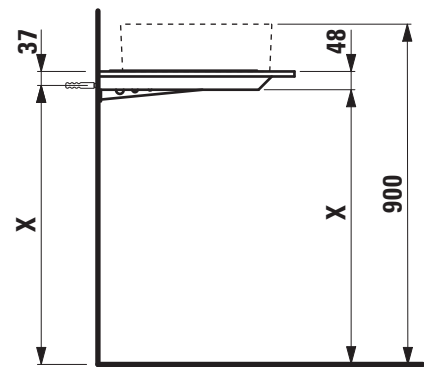

TECHNICAL DRAWINGS / S 1 : 20

A / mm	B / mm	Ceramic
504	490	Kartell by Laufen 81333.2
504	565	Palomba 81680.1
504	490	Kartell by Laufen 81233.2 (with tap bank left)
504	640	Kartell by Laufen 81833.8
504	700	Palomba 81680.2
149	739	Val 81228.1
149	740	Palomba 81680.3

A / mm	B / mm	Ceramic
149	789	Kartell by Laufen 81233.1
		Ino 81730.1
		Ino 81730.2 (only wall mounted tap)
		Val 81628.5
		Val 81728.1 (only wall mounted tap)
504	938	Laufen Pro S 81295.2, 81295.3
		Kartell by Laufen 81833.9
		Kartell by Laufen 81233.2 (with tap bank right)
		Kartell by Laufen 81333.3

More washbasins for washtop with cut out # 411105.3 see about the previous page.

X = The exact height must be set during installation.