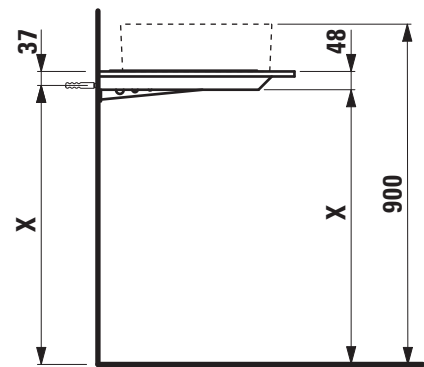

TECHNICAL DRAWINGS / S 1 : 20

B / mm	Ceramic
685	Val 81228.2 (semi-wet-area right)
697	Val 81628.8
715	Kartell by Laufen 81833.4
789	Kartell by Laufen 81833.1, 81633.2, 81633.3
	Living SaphirKeramik 81143.3, 81143.4, 81143.5
	Living City 81143.0, 81143.1, 81143.2, 81743.2, 81743.4, 81743.7, 81843.8
	Ino 81230.0, 81230.2, 81630.0, 81630.2

B / mm	Ceramic
789	Val 81328.1, 81628.0, 81628.2, 81628.3, 81628.4
	Laufen Pro S 81695.2 Laufen Pro 81296.2, 81296.4
865	Kartell by Laufen 81833.5
893	Val 81228.2 (semi-wet-area left)

More washbasins for washtop with cut out # 411105.3 see on the next page.

X = The exact height must be set during installation.