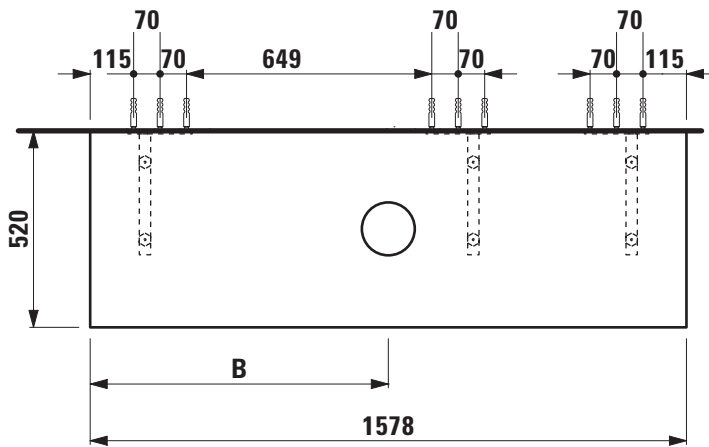

TECHNICAL DRAWINGS / S 1 : 20

B / mm	Ceramic
685	Val 81228.2 (semi-wet-area right)
697	Val 81628.8
715	Kartell by Laufen 81833.4
789	Kartell by Laufen 81833.1, 81633.2, 81633.3
	Living SaphirKeramik 81143.3, 81143.4, 81143.5
	Living City 81143.0, 81143.1, 81143.2, 81743.2, 81743.4, 81743.7, 81843.8
	Ino 81230.0, 81230.2, 81630.0, 81630.2

B / mm	Ceramic
789	Val 81328.1, 81628.0, 81628.2, 81628.3, 81628.4
	Laufen Pro S 81695.2 Laufen Pro 81296.2, 81296.4
865	Kartell by Laufen 81833.5
893	Val 81228.2 (semi-wet-area left)

More washbasins for washtop with cut out # 411105.3 see on the next page.

X = The exact height must be set during installation.