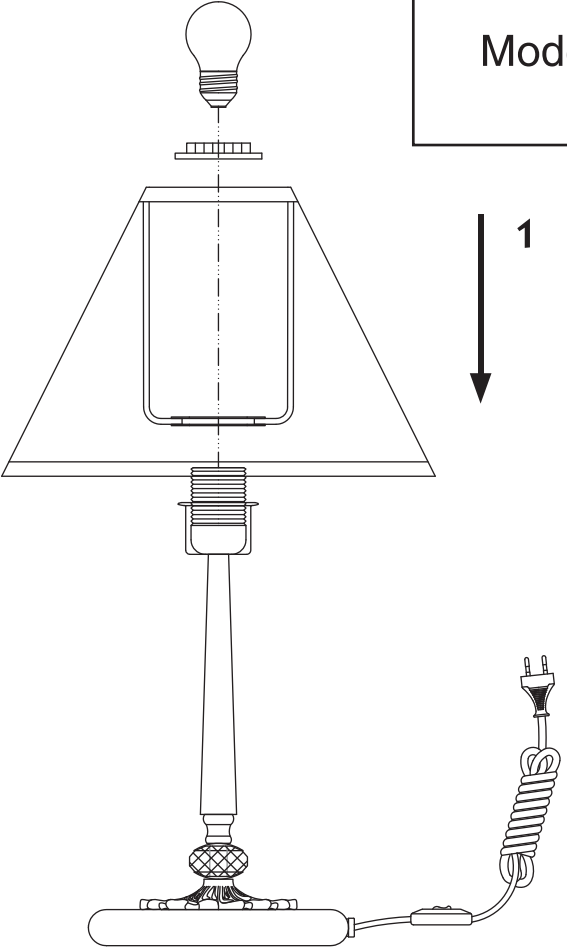

Instruction

Collection: Royal Classic
Series: soffia
Model: RC093-TL-01-R
Table Lamps

-Table Lamps

1 x E27 (40w)

MAYTONI
DECORATIVE LIGHTING

www.maytoni.de