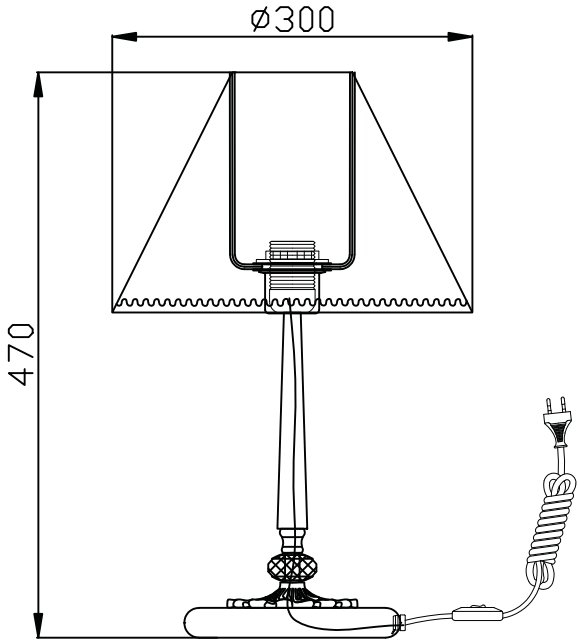

Instruction

Collection: Royal Classic
Series: soffia
Model: RC093-TL-01-R
Table Lamps

-Table Lamps

1 x E27 (40w)

MAYTONI
DECORATIVE LIGHTING

www.maytoni.de