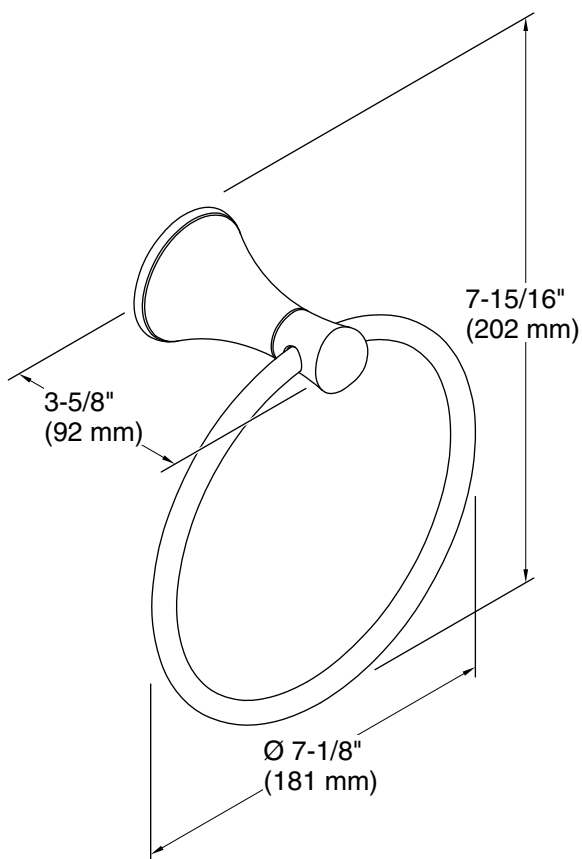

Technical Information

All product dimensions are nominal.

Material: Metal

Notes

Install this product according to the installation guide.

CAUTION: Risk of personal injury. Do not install this product in any area where it is likely to be used inadvertently as a grab bar or support bar. This product is not designed or intended for use as a grab bar or support bar.