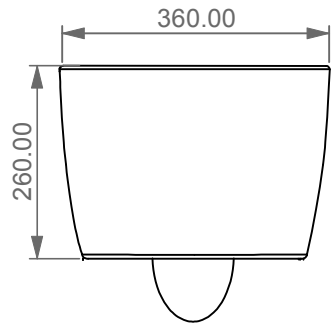

GSG
CERAMIC DESIGN

Vaso sospeso senza brida
con sistema di scarico Smart Clean
Like wc wall-hung rimless
with Smart Clean flushing system

FRONT

LEFT

TOP

REAR

SECTION

Designation
Vaso sospeso senza brida
con sistema di scarico Smart Clean
Like wc wall-hung rimless
with Smart Clean flushing system

Scale
1:10

cod. LKWCSO

GSG
CERAMIC DESIGN

This drawing including the respected data may neither be duplicated nor modified nor altered without the consent of GSG Ceramic Design. The use of the data/technical drawings take place at users own risk and under exclusion of any liability of GSG Ceramic Design. The dimensions are not binding; products are subject to changes. Measurement shown may be subjected to small variations or are indicative.

Guida all'installazione dei vasi sospesi con kit di fissaggio dal basso (cod. ACS40)

Serie: LIKE - BRIO - TOUCH - OZ - BOX - GLASS - TIME - FLUT - SPEED

Installation guide for wall-hung wc's with bottom fixing kit (cod. ACS40)