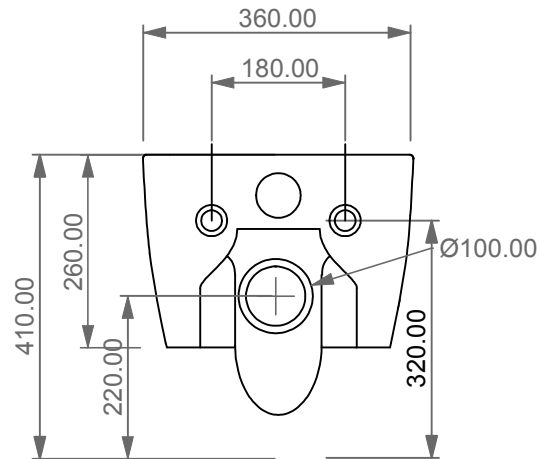

GSG
CERAMIC DESIGN

Vaso sospeso senza brida
con sistema di scarico Smart Clean
Like wc wall-hung rimless
with Smart Clean flushing system

FRONT

LEFT

TOP

REAR

SECTION

Designation
Vaso sospeso senza brida
con sistema di scarico Smart Clean
Like wc wall-hung rimless
with Smart Clean flushing system

Scale
1:10

cod. LKWCSO

GSG
CERAMIC DESIGN

This drawing including the respected data may neither be duplicated nor modified nor altered without the consent of GSG Ceramic Design. The use of the data/technical drawings take place at users own risk and under exclusion of any liability of GSG Ceramic Design. The dimensions are not binding; products are subject to changes. Measurement shown may be subjected to small variations or are indicative.

Guida all'installazione dei vasi sospesi con kit di fissaggio dal basso (cod. ACS40)

Serie: LIKE - BRIO - TOUCH - OZ - BOX - GLASS - TIME - FLUT - SPEED

Installation guide for wall-hung wc's with bottom fixing kit (cod. ACS40)