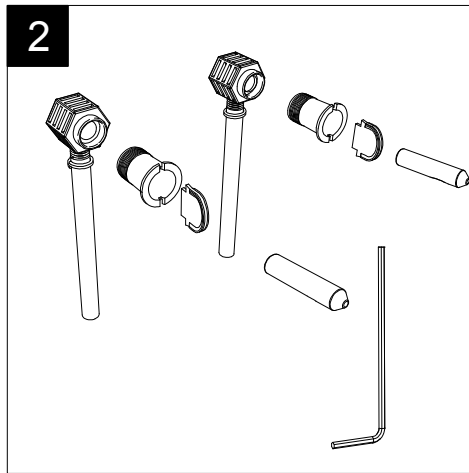

GSG
CERAMIC DESIGN

Vaso sospeso senza brida
con sistema di scarico Smart Clean
Like wc wall-hung rimless
with Smart Clean flushing system

FRONT

LEFT

TOP

REAR

SECTION

Designation
Vaso sospeso senza brida
con sistema di scarico Smart Clean
Like wc wall-hung rimless
with Smart Clean flushing system

Scale
1:10

cod. LKWCSO

GSG
CERAMIC DESIGN

This drawing including the respected data may neither be duplicated nor modified nor altered without the consent of GSG Ceramic Design. The use of the data/technical drawings take place at users own risk and under exclusion of any liability of GSG Ceramic Design. The dimensions are not binding; products are subject to changes. Measurement shown may be subjected to small variations or are indicative.

Guida all'installazione dei vasi sospesi con kit di fissaggio dal basso (cod. ACS40)

Serie: LIKE - BRIO - TOUCH - OZ - BOX - GLASS - TIME - FLUT - SPEED

Installation guide for wall-hung wc's with bottom fixing kit (cod. ACS40)

Series: LIKE - BRIO - TOUCH - OZ - BOX - GLASS - TIME - FLUT - SPEED

①

Guida all'istallazione dei vasi sospesi con kit di fissaggio dal basso (cod. ACS40)

Serie: LIKE - BRIO - TOUCH - OZ - BOX - GLASS - TIME - FLUT - SPEED