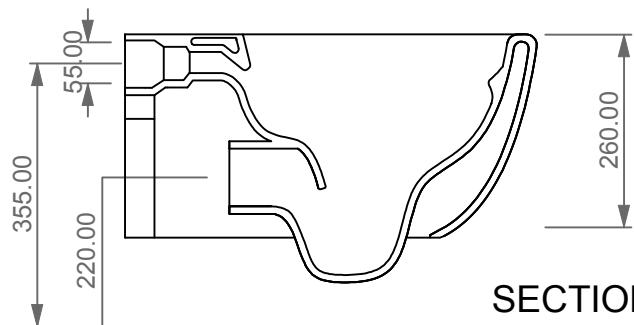

GSG
CERAMIC DESIGN

Vaso sospeso senza brida
con sistema di scarico Smart Clean
Like wc wall-hung rimless
with Smart Clean flushing system

FRONT

LEFT

TOP

REAR

SECTION

Designation
Vaso sospeso senza brida
con sistema di scarico Smart Clean
Like wc wall-hung rimless
with Smart Clean flushing system

Scale
1:10

cod. LKWCSO

GSG
CERAMIC DESIGN

This drawing including the respected data may neither be duplicated nor modified nor altered without the consent of GSG Ceramic Design. The use of the data/technical drawings take place at users own risk and under exclusion of any liability of GSG Ceramic Design. The dimensions are not binding; products are subject to changes. Measurement shown may be subjected to small variations or are indicative.

Guida all'installazione dei vasi sospesi con kit di fissaggio dal basso (cod. ACS40)

Serie: LIKE - BRIO - TOUCH - OZ - BOX - GLASS - TIME - FLUT - SPEED

Installation guide for wall-hung wc's with bottom fixing kit (cod. ACS40)