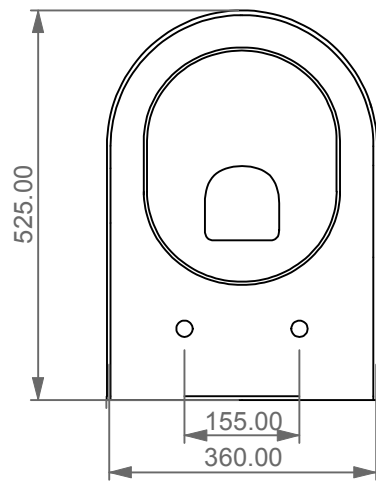

GSG
CERAMIC DESIGN

Vaso sospeso senza brida
con sistema di scarico Smart Clean
Like wc wall-hung rimless
with Smart Clean flushing system

FRONT

LEFT

TOP

REAR

SECTION

Designation
Vaso sospeso senza brida
con sistema di scarico Smart Clean
Like wc wall-hung rimless
with Smart Clean flushing system

Scale
1:10

cod. LKWCSO

GSG
CERAMIC DESIGN

This drawing including the respected data may neither be duplicated nor modified nor altered without the consent of GSG Ceramic Design. The use of the data/technical drawings take place at users own risk and under exclusion of any liability of GSG Ceramic Design. The dimensions are not binding; products are subject to changes. Measurement shown may be subjected to small variations or are indicative.

Guida all'installazione dei vasi sospesi con kit di fissaggio dal basso (cod. ACS40)

Serie: LIKE - BRIO - TOUCH - OZ - BOX - GLASS - TIME - FLUT - SPEED

Installation guide for wall-hung wc's with bottom fixing kit (cod. ACS40)