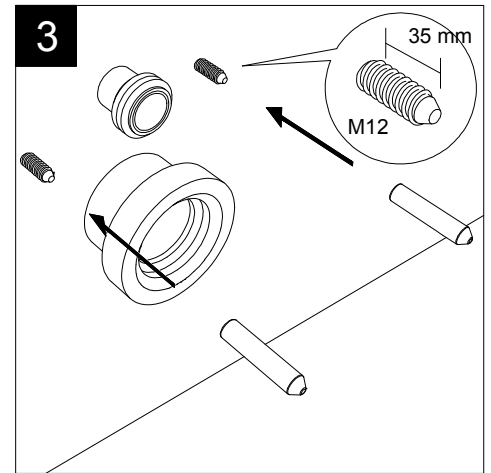

GSG
CERAMIC DESIGN

Vaso sospeso senza brida
con sistema di scarico Smart Clean
Like wc wall-hung rimless
with Smart Clean flushing system

FRONT

LEFT

TOP

REAR

SECTION

Designation
Vaso sospeso senza brida
con sistema di scarico Smart Clean
Like wc wall-hung rimless
with Smart Clean flushing system

Scale
1:10

cod. LKWCSO

GSG
CERAMIC DESIGN

This drawing including the respected data may neither be duplicated nor modified nor altered without the consent of GSG Ceramic Design. The use of the data/technical drawings take place at users own risk and under exclusion of any liability of GSG Ceramic Design. The dimensions are not binding; products are subject to changes. Measurement shown may be subjected to small variations or are indicative.

Guida all'installazione dei vasi sospesi con kit di fissaggio dal basso (cod. ACS40)

Serie: LIKE - BRIO - TOUCH - OZ - BOX - GLASS - TIME - FLUT - SPEED

Installation guide for wall-hung wc's with bottom fixing kit (cod. ACS40)

Series: LIKE - BRIO - TOUCH - OZ - BOX - GLASS - TIME - FLUT - SPEED

①

Guida all'istallazione dei vasi sospesi con kit di fissaggio dal basso (cod. ACS40)

Serie: LIKE - BRIO - TOUCH - OZ - BOX - GLASS - TIME - FLUT - SPEED