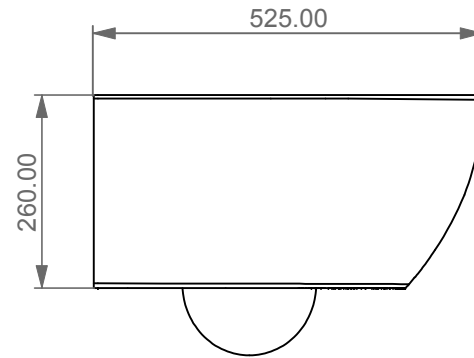

GSG
CERAMIC DESIGN

Vaso sospeso senza brida
con sistema di scarico Smart Clean
Like wc wall-hung rimless
with Smart Clean flushing system

FRONT

LEFT

TOP

REAR

SECTION

Designation
Vaso sospeso senza brida
con sistema di scarico Smart Clean
Like wc wall-hung rimless
with Smart Clean flushing system

Scale
1:10

cod. LKWCSO

GSG
CERAMIC DESIGN

This drawing including the respected data may neither be duplicated nor modified nor altered without the consent of GSG Ceramic Design. The use of the data/technical drawings take place at users own risk and under exclusion of any liability of GSG Ceramic Design. The dimensions are not binding; products are subject to changes. Measurement shown may be subjected to small variations or are indicative.