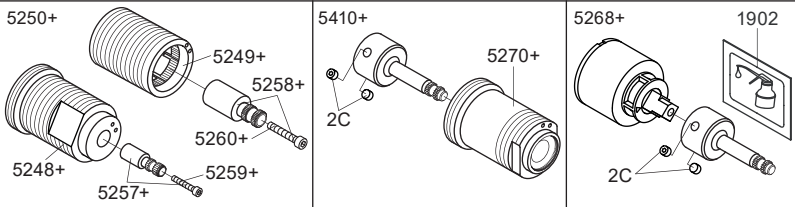

5400V

- NR51: VR5251, VR2279+B+C, VR2A
- NR52: VR5252, VR5253, VR5255, VR5256, VR2279+B+C, VR3113, VR2A
- NR64: VR5251, VR2279+B+C, VR2A
- VR5250+: VR5248+, VR5249+, VR5257, VR5258, VR5259, VR5260
- VR5257+: VR5257+, VR5259+
- VR5258+: VR5258+, VR5260+
- VR5268+: 2xVR2C, VR1902, VR5268
- VR5410+: 2xVR2C, VR718, VR5270+