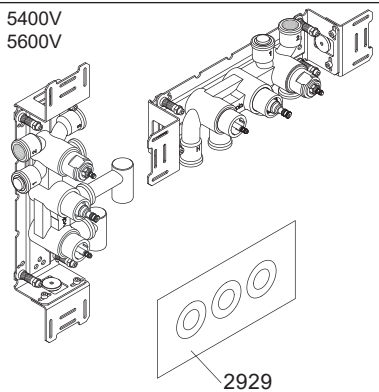

5400/5600: 5400A3/ 5600A3: 5400A4:
 5600A4:

32 mm

14 mm

	L	L1	L2	H	H1	D
5400DV	395 mm 15 1/2"	264 mm 10"	268 mm 10"	95 mm 3 3/4"	170 mm 6 3/4"	70 mm 2 3/4"
5100, 5200V, 5300, 5400V, 5600V	490 mm 19 1/2"	359 mm 14"	367 mm 14 1/2"			
5100X, 5400NV, 5400TV	570 mm 19 1/2"	439 mm 17"	447 mm 17 5/8"			
5400FV, 5400RV	649 mm 25 1/2"	519 mm 20 3/8"	522 mm 20 1/2"			

1. MAX. 16 Bar
 232 Psi

2. MAX. 4 Bar
 58 Psi

! Water - Wasser - Vand - Vatten - Water - Leau !
! MAX 1 Minute - Minut - Minuut !

5400V

- NR51: VR5251, VR2279+B+C, VR2A
- NR52: VR5252, VR5253, VR5255, VR5256, VR2279+B+C, VR3113, VR2A
- NR64: VR5251, VR2279+B+C, VR2A
- VR5250+: VR5248+, VR5249+, VR5257, VR5258, VR5259, VR5260
- VR5257+: VR5257+, VR5259+
- VR5258+: VR5258+, VR5260+
- VR5268+: 2xVR2C, VR1902, VR5268
- VR5410+: 2xVR2C, VR718, VR5270+