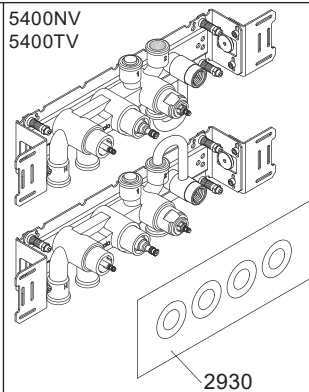

5400/5600: 5400A3/ 5600A3: 5400A4:
 5600A4:

32 mm

14 mm

	L	L1	L2	H	H1	D
5400DV	395 mm 15 1/2"	264 mm 10"	268 mm 10"	95 mm 3 3/4"	170 mm 6 3/4"	70 mm 2 3/4"
5100, 5200V, 5300, 5400V, 5600V	490 mm 19 1/2"	359 mm 14"	367 mm 14 1/2"			
5100X, 5400NV, 5400TV	570 mm 19 1/2"	439 mm 17"	447 mm 17 5/8"			
5400FV, 5400RV	649 mm 25 1/2"	519 mm 20 3/8"	522 mm 20 1/2"			

1. MAX. 16 Bar
 232 Psi

2. MAX. 4 Bar
 58 Psi

! Water - Wasser - Vand - Vatten - Water - Leau !
! MAX 1 Minute - Minut - Minuut !

5400V

- NR51: VR5251, VR2279+B+C, VR2A
- NR52: VR5252, VR5253, VR5255, VR5256, VR2279+B+C, VR3113, VR2A
- NR64: VR5251, VR2279+B+C, VR2A
- VR5250+: VR5248+, VR5249+, VR5257, VR5258, VR5259, VR5260
- VR5257+: VR5257+, VR5259+
- VR5258+: VR5258+, VR5260+
- VR5268+: 2xVR2C, VR1902, VR5268
- VR5410+: 2xVR2C, VR718, VR5270+