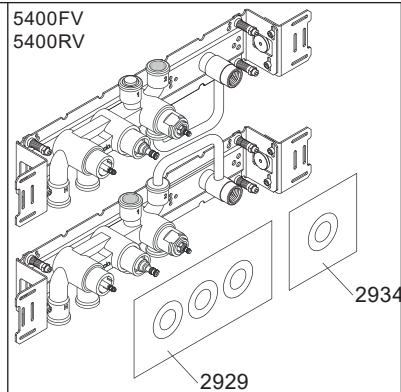

5400/5600: 5400A3/ 5600A3: 5400A4:
 5600A4:

32 mm

14 mm

	L	L1	L2	H	H1	D
5400DV	395 mm 15 1/2"	264 mm 10"	268 mm 10"	95 mm 3 3/4"	170 mm 6 3/4"	70 mm 2 3/4"
5100, 5200V, 5300, 5400V, 5600V	490 mm 19 1/2"	359 mm 14"	367 mm 14 1/2"			
5100X, 5400NV, 5400TV	570 mm 19 1/2"	439 mm 17"	447 mm 17 5/8"			
5400FV, 5400RV	649 mm 25 1/2"	519 mm 20 3/8"	522 mm 20 1/2"			

1. MAX. 16 Bar
 232 Psi

2. MAX. 4 Bar
 58 Psi

! Water - Wasser - Vand - Vatten - Water - Leau !
! MAX 1 Minute - Minut - Minuut !

5400V

- NR51: VR5251, VR2279+B+C, VR2A
- NR52: VR5252, VR5253, VR5255, VR5256, VR2279+B+C, VR3113, VR2A
- NR64: VR5251, VR2279+B+C, VR2A
- VR5250+: VR5248+, VR5249+, VR5257, VR5258, VR5259, VR5260
- VR5257+: VR5257+, VR5259+
- VR5258+: VR5258+, VR5260+
- VR5268+: 2xVR2C, VR1902, VR5268
- VR5410+: 2xVR2C, VR718, VR5270+