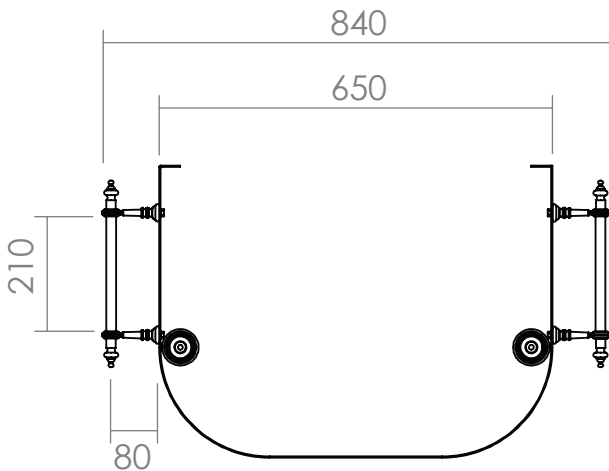

Basin Stands Collection

Carlyon

Basin Stand & P Trap

Note: The dimensions for the position of the waste hole in the wall should always be checked with the actual waste fitting. Different waste have different dimensions and these are for your guide purposes only