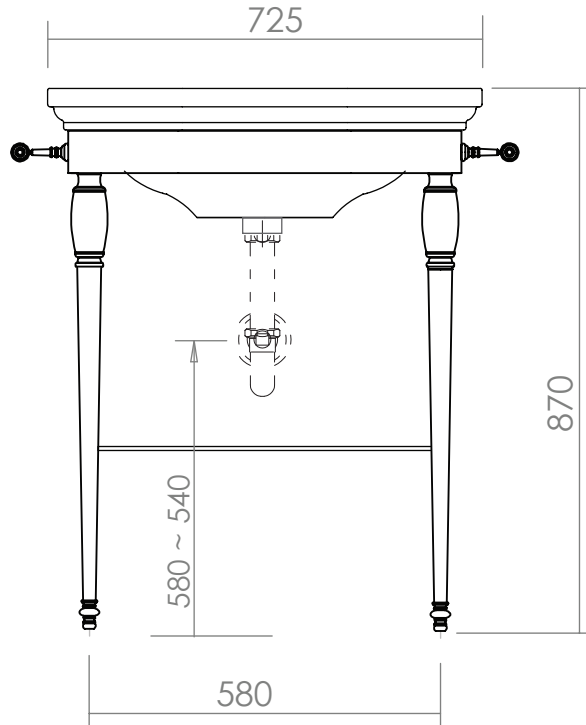

Basin Stands Collection

Carlyon

Basin Stand & P Trap

Note: The dimensions for the position of the waste hole in the wall should always be checked with the actual waste fitting. Different waste have different dimensions and these are for your guide purposes only