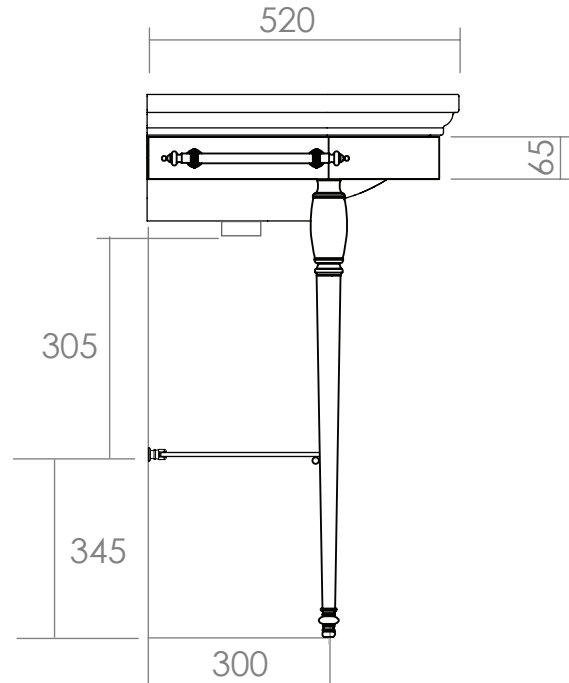

Basin Stands Collection

Carlyon

Basin Stand & P Trap

Note: The dimensions for the position of the waste hole in the wall should always be checked with the actual waste fitting. Different waste have different dimensions and these are for your guide purposes only