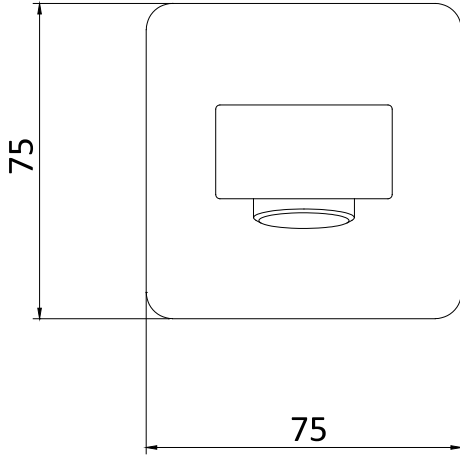

ANKASTRE BANYO/DUŐ BATARYALARI CONCEALED BATH/SHOWER MIXERS

E.C.A.®

Ürün Kodu : 102159208-K - Ankaſtre Banyo Bataryası Çıkıő Ucu Grubu (**İhracat Kodu:** 102159208EX-K)

Product Code: 102159208-K - Concealed Bath Mixer Spout Group (**Export Code:** 102159208EX-K)

*Localization product codes are available.

Mart 2020 / March 2020

www.eca.com.tr

E.C.A. önceden haber vermeksizin, ürünler ve ürünlerin teknik detaylarında deęiőiklik yapma hakkını saklı tutar.

We reserve the right to alter product specification and colors and to make technical modifications without prior notice.

Elginkan