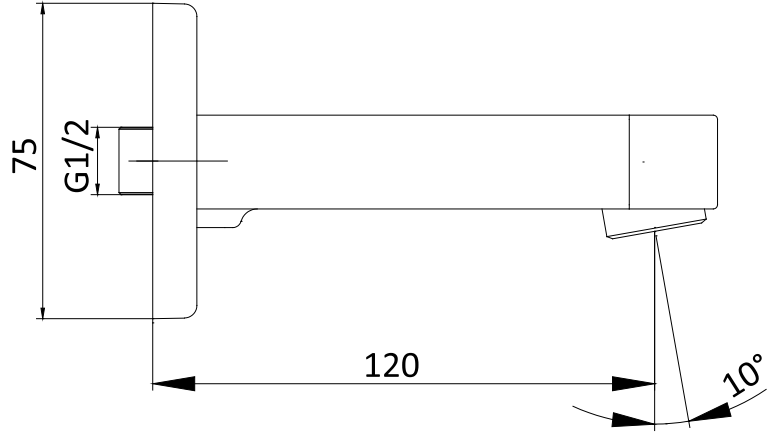

ANKASTRE BANYO/DUŐ BATARYALARI CONCEALED BATH/SHOWER MIXERS

E.C.A.®

Ürün Kodu : 102159208-K - Ankaſtre Banyo Bataryası Çıkıő Ucu Grubu (**İhracat Kodu:** 102159208EX-K)

Product Code: 102159208-K - Concealed Bath Mixer Spout Group (**Export Code:** 102159208EX-K)

*Localization product codes are available.

Mart 2020 / March 2020

www.eca.com.tr

E.C.A. önceden haber vermeksizin, ürünler ve ürünlerin teknik detaylarında deęiőiklik yapma hakkını saklı tutar.

We reserve the right to alter product specification and colors and to make technical modifications without prior notice.

Elginkan