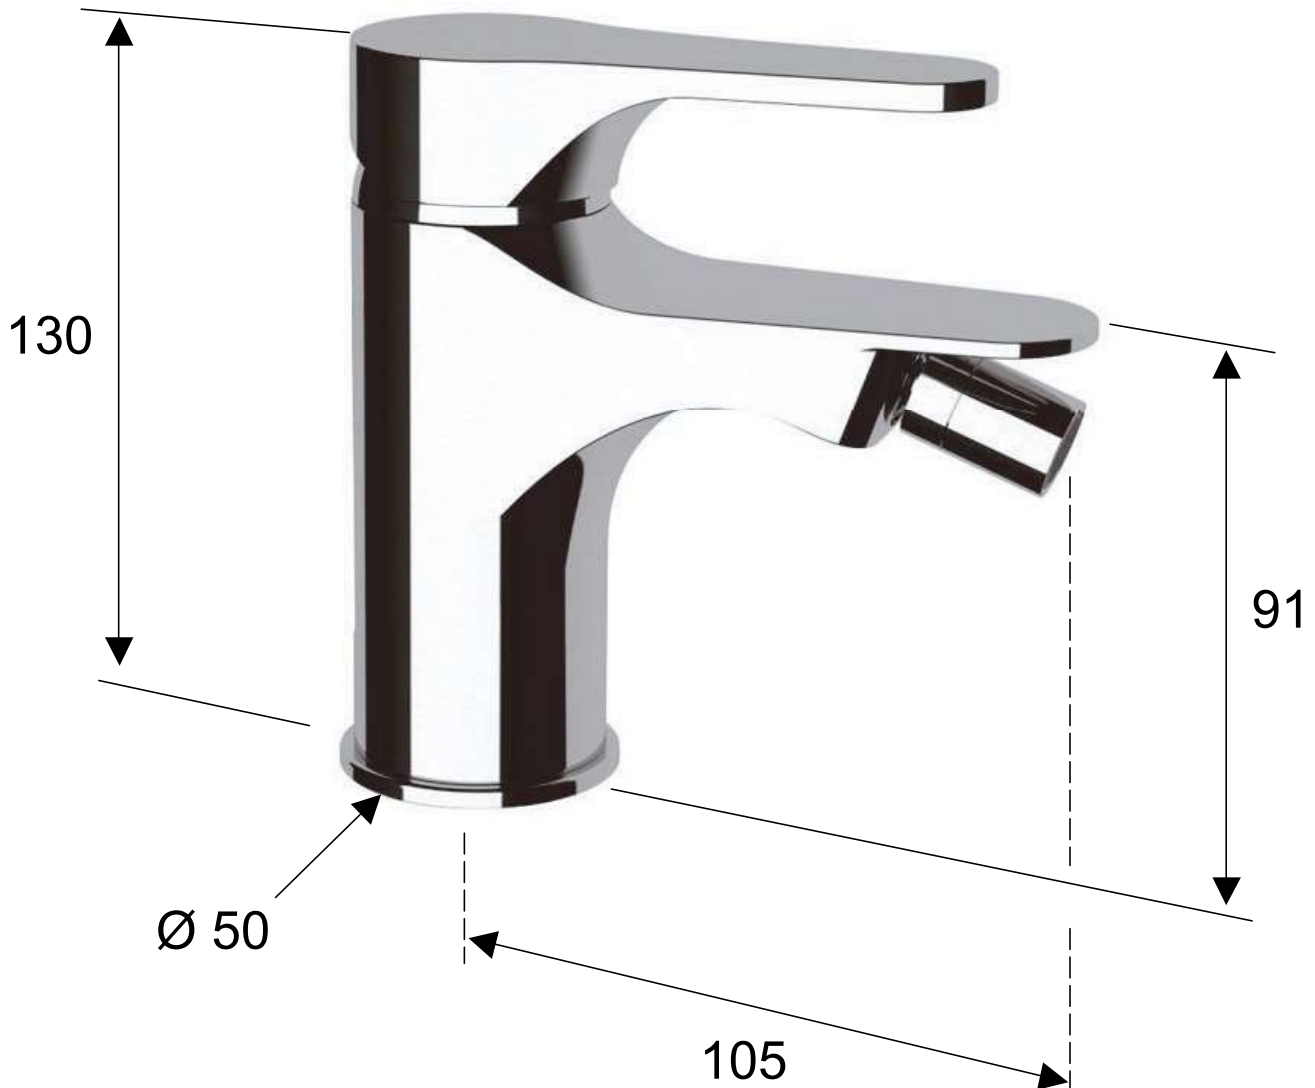

DANIEL

SCHEDA TECNICA TECHNICAL FEATURES

ART. COD.

OM604B

MATERIALI / MATERIALS

OTTONE CROMATO / CHROME PLATED BRASS

CROMATURA / CHROME PLATING

UNI EN 248