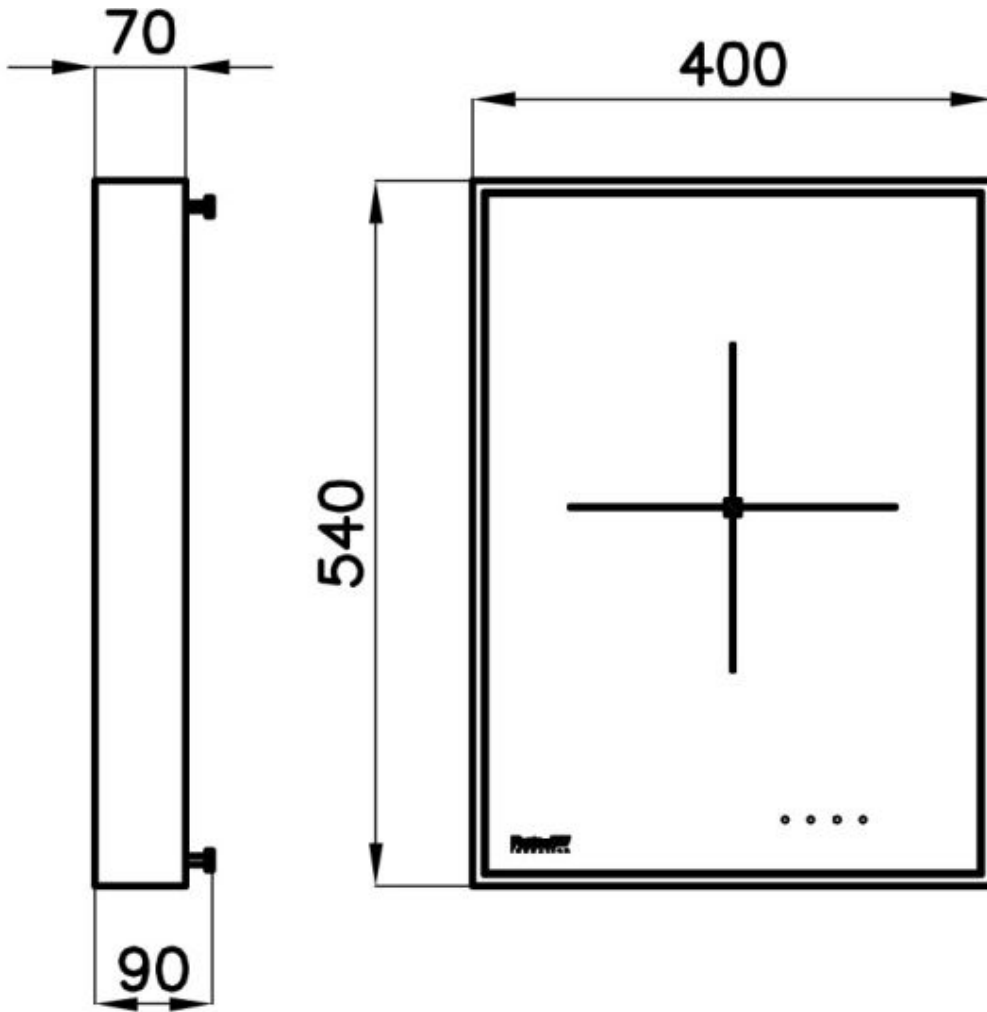

TECHNICAL DATA