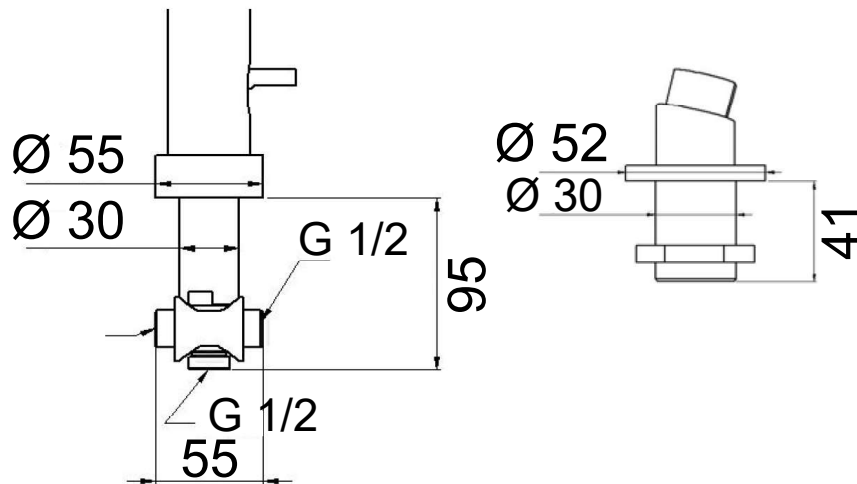

DANIEL

SCHEDA TECNICA TECHNICAL FEATURES

ART. COD.

OM691

MATERIALI / MATERIALS

OTTONE CROMATO / CHROME PLATED BRASS

CROMATURA / CHROME PLATING

UNI EN 248